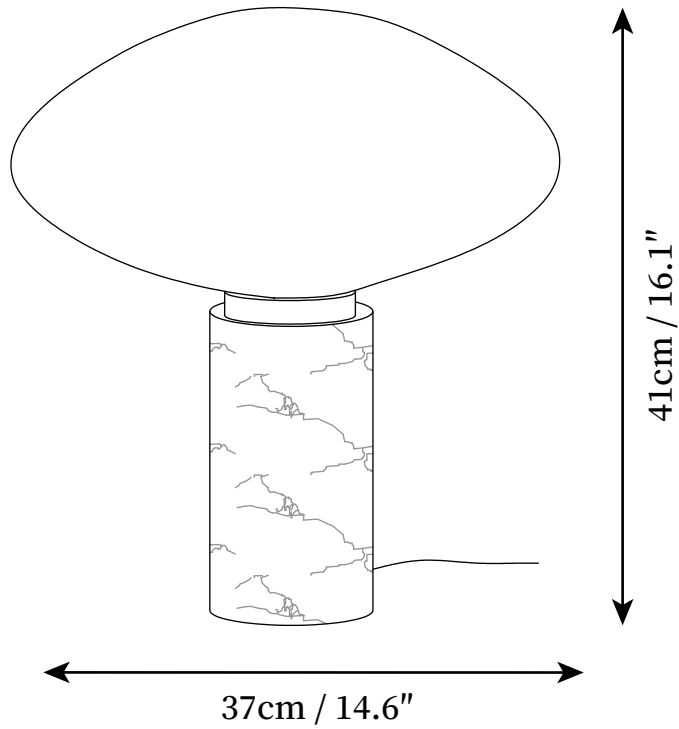

SPECIFICATION SHEET

SPECIFICATION DETAILS

*For custom options, consult factory for details

Fixture Dimensions	D 9.8" x H 11" D 14.6" x H 16.1"
Light source	E26 or E27 (bulb not included)
Wattage	MAX 40W incandescent bulb or LED equivalent.
Voltage	AC 110-240V
Dimming	Compatible with dimmable bulbs (bulb not included)
Control method	In line ON / OFF switch.
Finishes	Green Marble.
Shade Details	White.
Material	Metal, Glass, Marble.
Cord Length	Supplied with switched plug cord, length ~59.1" (150cm).