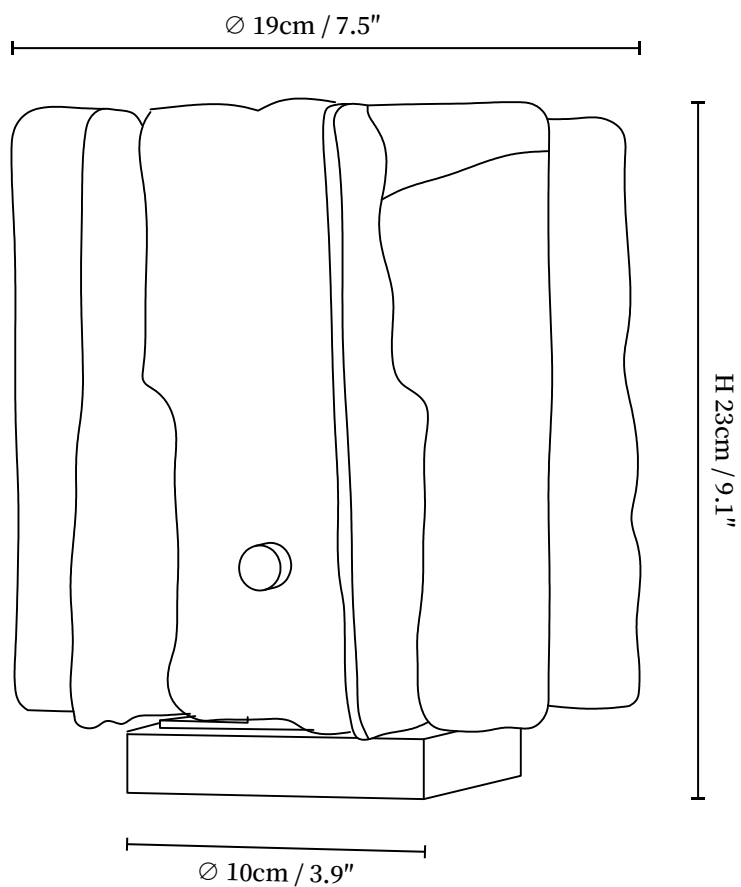

SPECIFICATION SHEET

SPECIFICATION DETAILS

*For custom options, consult factory for details

Fixture Dimensions	D 7.5" x H 9.1"
Light source	E14 (bulb not included)
Wattage	MAX 15W incandescent bulb or LED equivalent.
Voltage	AC 110-240V
Dimming	Compatible with dimmable bulbs (bulb not included)
Control method	In line ON / OFF switch.
Finishes	Gold.
Shade Details	Amber.
Material	Metal, Glass.
Cord Length	Supplied with switched plug cord, length ~59.1" (150cm).
