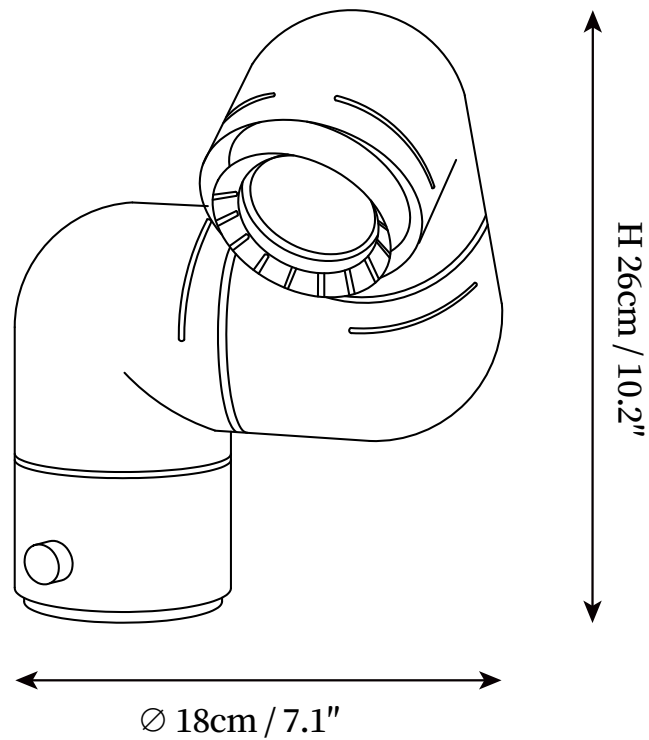

## SPECIFICATION DETAILS

\*For custom options, consult factory for details

<b>Fixture Dimensions</b>	D 7.1" x H 10.2"
<b>Light source</b>	Integrated LED
<b>Wattage</b>	~ 5W
<b>Voltage</b>	AC 110-240V
<b>Dimming</b>	Not supported
<b>Control method</b>	Inline On/Off switch & Knob dimmer switch.
<b>CRI(Ra)</b>	90+CRI
<b>LED Rated Life</b>	30000 hours
<b>Color Temperature</b>	Warm Light (3000K), Neutral Light (4000K), Cool Light (6000K)
<b>Finishes</b>	Red, White.
<b>Shade Details</b>	Red, White.
<b>Material</b>	Aluminum, Metal, Iron, Resin.
<b>Cord Length</b>	Supplied with switched plug cord, length ~59" (150cm).