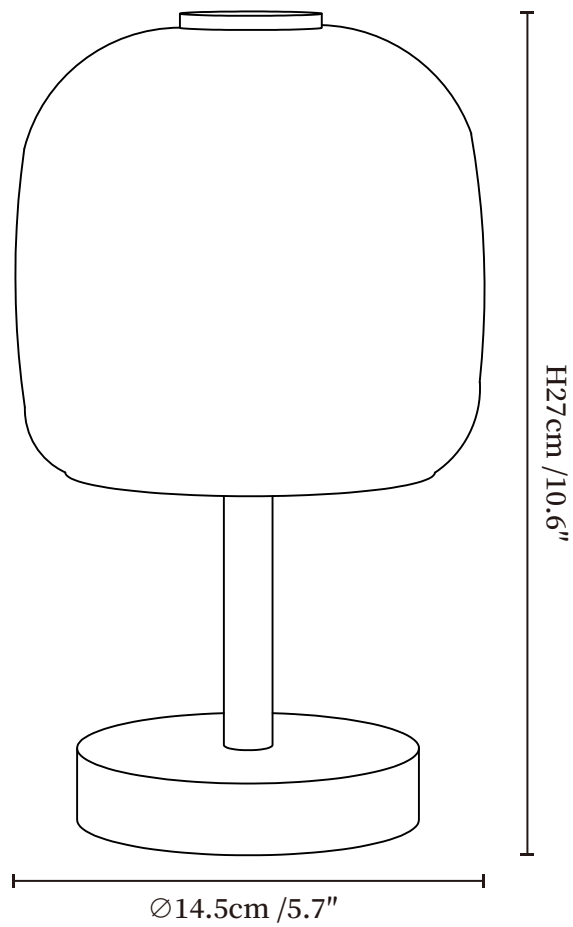

SPECIFICATION SHEET

SPECIFICATION DETAILS

*For custom options, consult factory for details

Fixture Dimensions	Ø 5.7" x H 10.6"
Light source	Integrated LED
Wattage	~10W
Voltage	AC 110-240V
Dimming	Three-Color Changing Light
CRI(Ra)	90+CRI
Control method	Touch control
LED Rated Life	30000 hours
Color Temperature	Warm Light (3000K), Neutral Light (4000K), Cool Light (6000K)
Finishes	Chrome.
Shade Details	Smoke grey.
Material	Iron, Glass.
Cord	USB charging cable provided, charger not included.