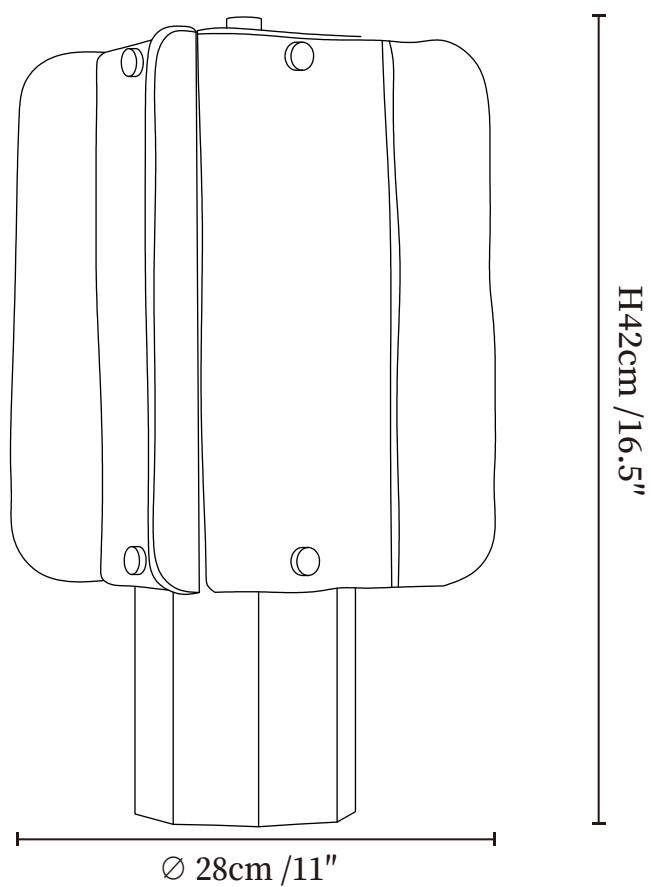

SPECIFICATION SHEET

SPECIFICATION DETAILS

*For custom options, consult factory for details

Fixture Dimensions	Ø 11" x H 16.5"
Light source	E26 or E27 (bulb not included)
Wattage	MAX 40W incandescent bulb or LED equivalent.
Voltage	AC 110-240V
Dimming	Compatible with dimmable bulbs (bulb not included)
Control method	In line ON / OFF switch.
Finishes	Gold.
Shade Details	Amber.
Material	Metal, Glass.
Cord Length	Supplied with switched plug cord, length ~59" (150cm).