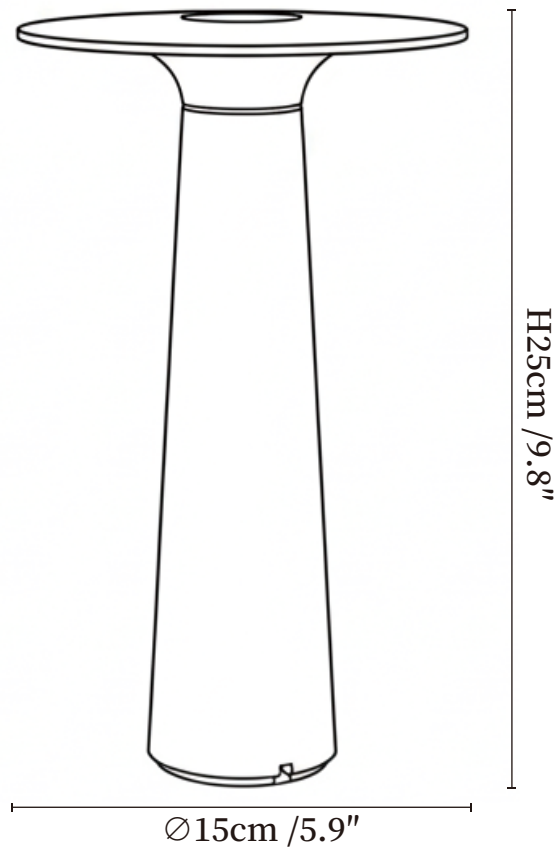

SPECIFICATION SHEET

SPECIFICATION DETAILS

*For custom options, consult factory for details

Fixture Dimensions	Ø 5.9" x H 9.8"
Light source	Integrated LED
Wattage	15W
Voltage	Solar power storage
Dimming	Dimming is not supported
CRI(Ra)	80CRI
Control method	Touch switch.
LED Rated Life	30000 hours
Color Temperature	Warm Light (3000K), Neutral Light (4000K), Cool Light (6000K)
Finishes	Black, White.
Shade Details	White.
Material	Metal, PC.
Cord Length	No