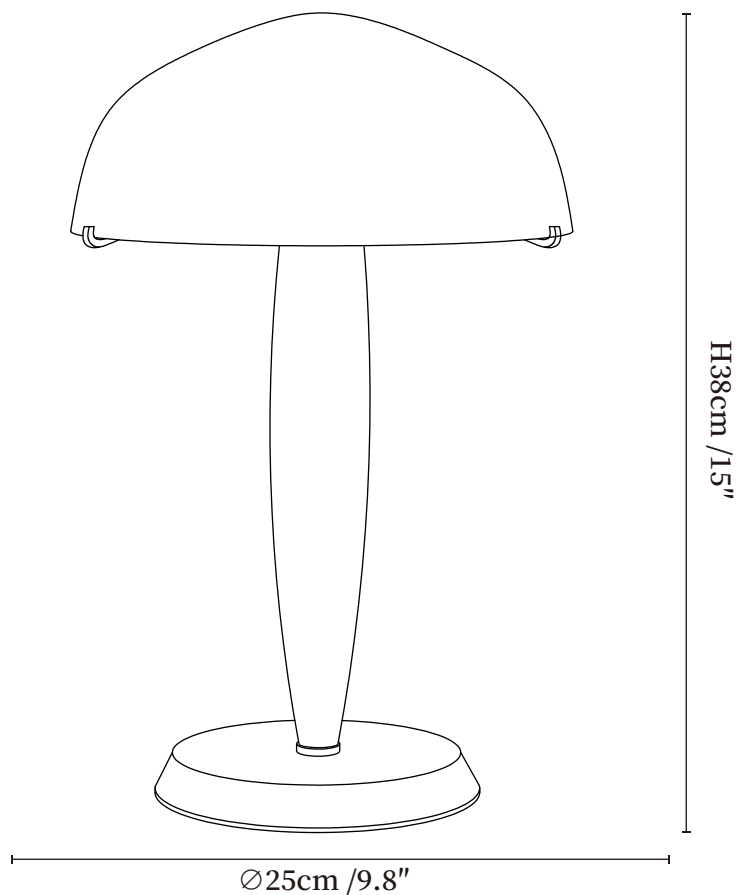

SPECIFICATION SHEET

SPECIFICATION DETAILS

*For custom options, consult factory for details

Fixture Dimensions	$\text{Ø} 9.8'' \times \text{H} 15''$
Light source	E14 (bulb not included)
Wattage	MAX 15W incandescent bulb or LED equivalent.
Voltage	AC 110-240V
Dimming	Compatible with dimmable bulbs (bulb not included)
Control method	In line ON / OFF switch.
Finishes	Walnut color.
Shade Details	White.
Material	Glass, Marble, Wood.
Cord Length	Supplied with switched plug cord, length ~59" (150cm).
