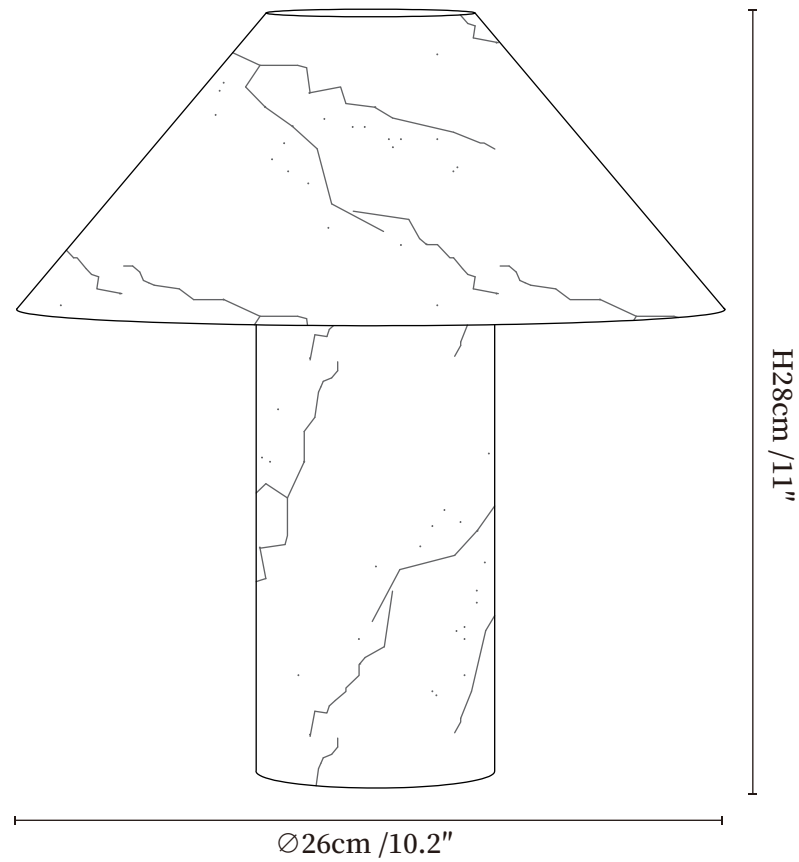

SPECIFICATION SHEET

SPECIFICATION DETAILS

*For custom options, consult factory for details

Fixture Dimensions	Ø 10.2" x H 11"
Light source	E26 or E27 (bulb not included)
Wattage	MAX 40W incandescent bulb or LED equivalent.
Voltage	AC 110-240V
Dimming	Compatible with dimmable bulbs (bulb not included)
Control method	In line ON / OFF switch.
Finishes	White Jade.
Shade Details	White Jade.
Material	Jade, Metal.
Cord Length	Supplied with switched plug cord, length ~59" (150cm).