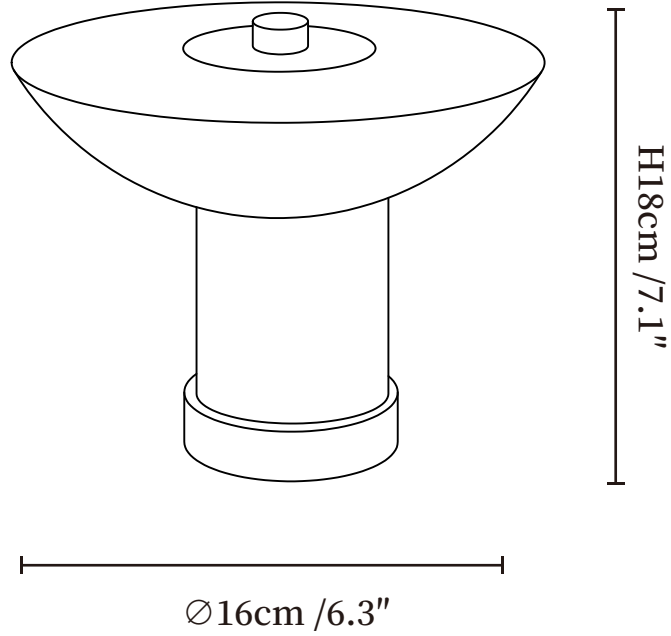

## SPECIFICATION DETAILS

\*For custom options, consult factory for details

<b>Fixture Dimensions</b>	Ø 6.3" x H 7.1"
<b>Light source</b>	Integrated LED
<b>Wattage</b>	~10W
<b>Voltage</b>	AC 110-240V
<b>Dimming</b>	Three-Color Changing Light
<b>CRI(Ra)</b>	90+CRI
<b>Control method</b>	Touch control
<b>LED Rated Life</b>	30000 hours
<b>Color Temperature</b>	Warm Light (3000K), Neutral Light (4000K), Cool Light (6000K)
<b>Finishes</b>	Chrome.
<b>Shade Details</b>	White.
<b>Material</b>	Metal, Alabaster.
<b>Cord</b>	USB charging cable provided, charger not included.