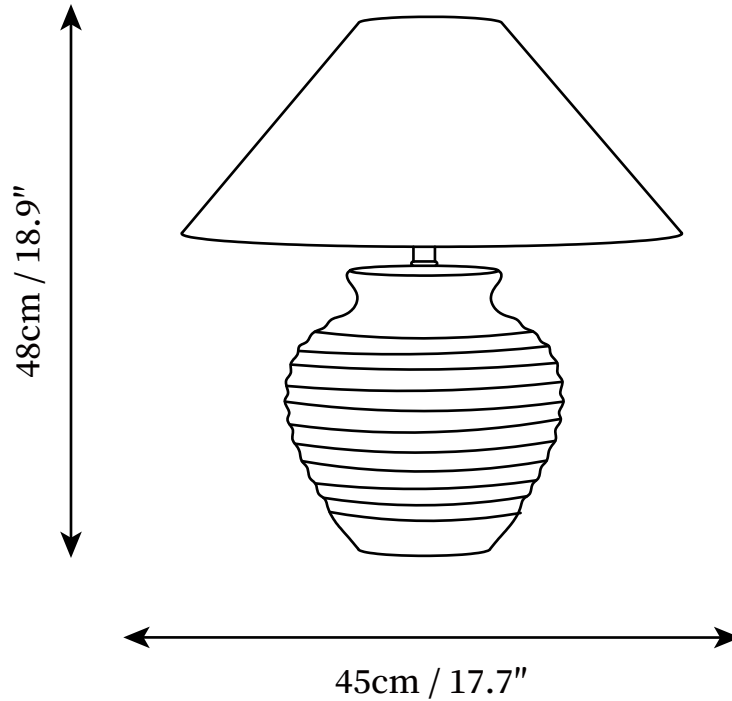

## SPECIFICATION DETAILS

\*For custom options, consult factory for details

<b>Fixture Dimensions</b>	D 17.7" x H 18.9"
<b>Light source</b>	E26 or E27 (bulb not included)
<b>Wattage</b>	MAX 40W incandescent bulb or LED equivalent.
<b>Voltage</b>	AC 110-240V
<b>Dimming</b>	Compatible with dimmable bulbs (bulb not included)
<b>Control method</b>	In line ON / OFF switch.
<b>Finishes</b>	Terracotta
<b>Shade Details</b>	Beige
<b>Material</b>	Metal, Fabric, Ceramics
<b>Cord Length</b>	Supplied with switched plug cord, length ~59" (150cm).