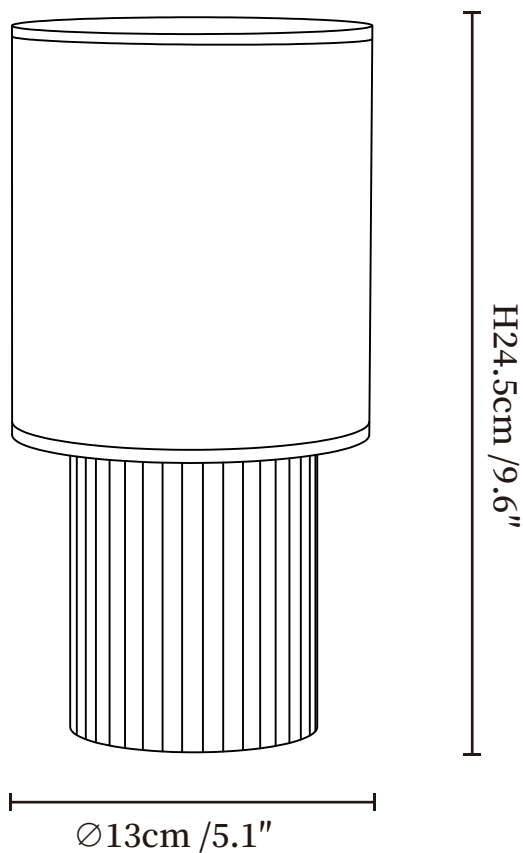

SPECIFICATION SHEET

SPECIFICATION DETAILS

*For custom options, consult factory for details

Fixture Dimensions	$\varnothing 5.1'' \times H 9.6''$
Light source	Integrated LED
Wattage	~10W
Voltage	AC 110-240V
Dimming	Three-Color Changing Light
CRI(Ra)	90+CRI
Control method	Touch control
LED Rated Life	30000 hours
Color Temperature	Warm Light (3000K), Neutral Light (4000K), Cool Light (6000K)
Finishes	Black
Shade Details	White
Material	Metal, Wood, Fabric
Cord	USB charging cable provided, charger not included.