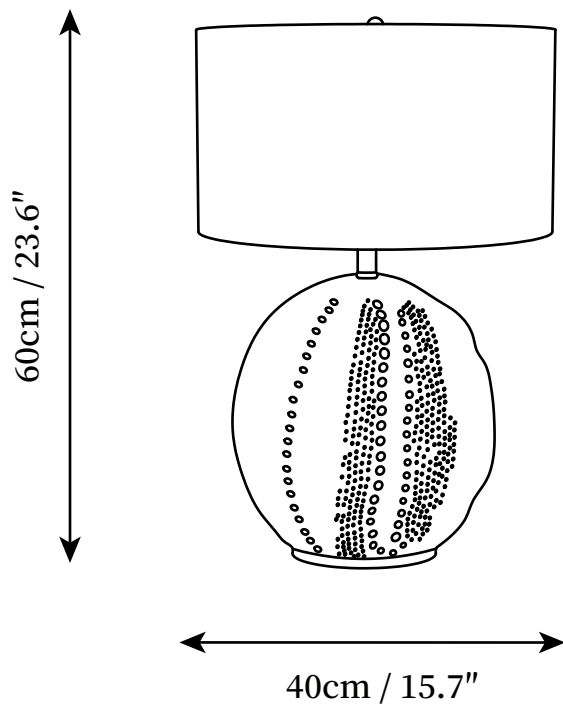

SPECIFICATION SHEET

SPECIFICATION DETAILS

*For custom options, consult factory for details

Fixture Dimensions	D 15.7" x H 23.6"
Light source	E26 or E27 (bulb not included)
Wattage	MAX 40W incandescent bulb or LED equivalent.
Voltage	AC 110-240V
Dimming	Compatible with dimmable bulbs (bulb not included)
Control method	In line ON / OFF switch.
Finishes	White
Shade Details	White
Material	Metal, Fabric, Ceramics
Cord Length	Supplied with switched plug cord, length ~59" (150cm).

SPECIFICATION SHEET

SPECIFICATION DETAILS

*For custom options, consult factory for details

Fixture Dimmensions	D 13.8" x H 17.7"
Finishes	White
Material	Ceramics
