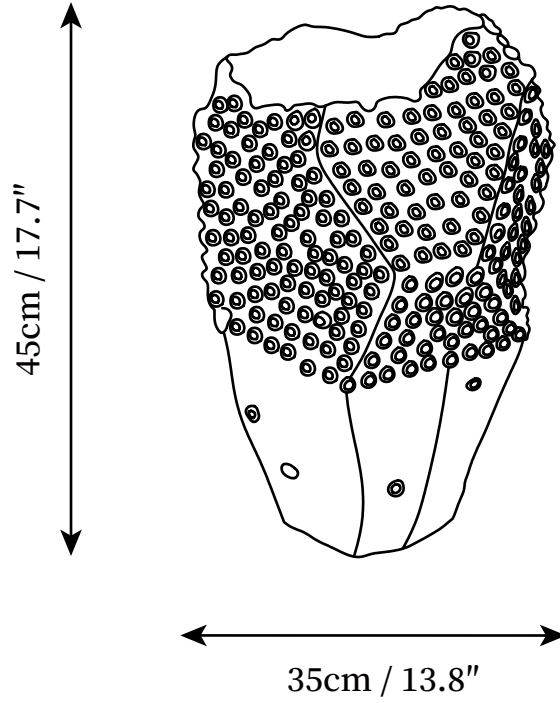

SPECIFICATION SHEET

SPECIFICATION DETAILS

*For custom options, consult factory for details

Fixture Dimensions	D 15.7" x H 23.6"
Light source	E26 or E27 (bulb not included)
Wattage	MAX 40W incandescent bulb or LED equivalent.
Voltage	AC 110-240V
Dimming	Compatible with dimmable bulbs (bulb not included)
Control method	In line ON / OFF switch.
Finishes	White
Shade Details	White
Material	Metal, Fabric, Ceramics
Cord Length	Supplied with switched plug cord, length ~59" (150cm).

SPECIFICATION SHEET

SPECIFICATION DETAILS

*For custom options, consult factory for details

Fixture Dimmensions	D 13.8" x H 17.7"
Finishes	White
Material	Ceramics
