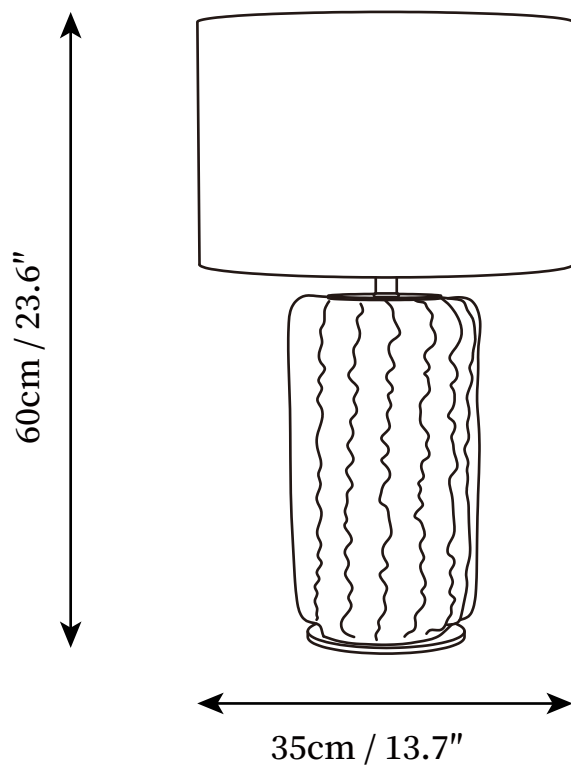

## SPECIFICATION DETAILS

\*For custom options, consult factory for details

---

<b>Fixture Dimensions</b>	D 13.7" x H 23.6"
<b>Light source</b>	E26 or E27 (bulb not included)
<b>Wattage</b>	MAX 40W incandescent bulb or LED equivalent.
<b>Voltage</b>	AC 110-240V
<b>Dimming</b>	Compatible with dimmable bulbs (bulb not included)
<b>Control method</b>	In line ON / OFF switch.
<b>Finishes</b>	White
<b>Shade Details</b>	White
<b>Material</b>	Metal, Fabric, Ceramics
<b>Cord Length</b>	Supplied with switched plug cord, length ~59" (150cm).