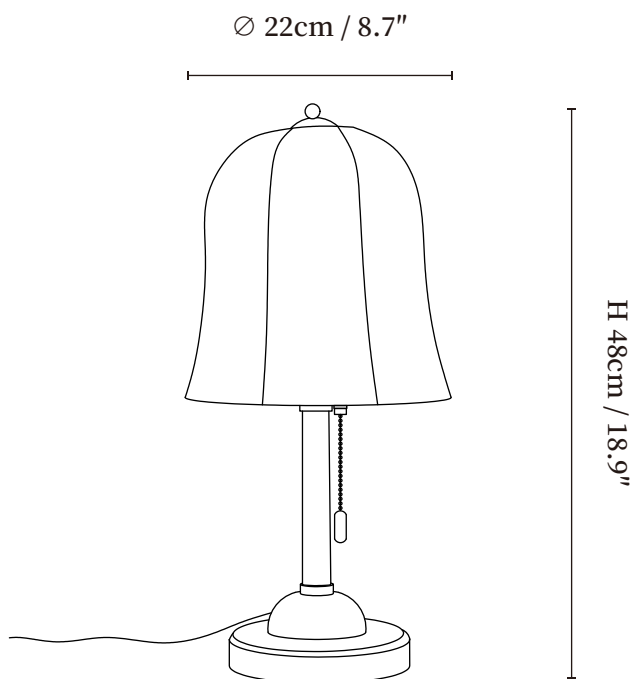

SPECIFICATION SHEET

SPECIFICATION DETAILS

*For custom options, consult factory for details

Fixture Dimensions	$\varnothing 8.7'' \times \text{H } 18.9''$
Light source	E26 or E27 (bulb not included)
Wattage	MAX 40W incandescent bulb or LED equivalent.
Voltage	AC 110-240V
Dimming	Compatible with dimmable bulbs (bulb not included)
Control method	In line ON / OFF switch.
Finishes	Walnut color, Gold.
Shade Details	White.
Material	Metal, Wood, Fabric.
Cord Length	Supplied with switched plug cord, length ~59" (150cm).