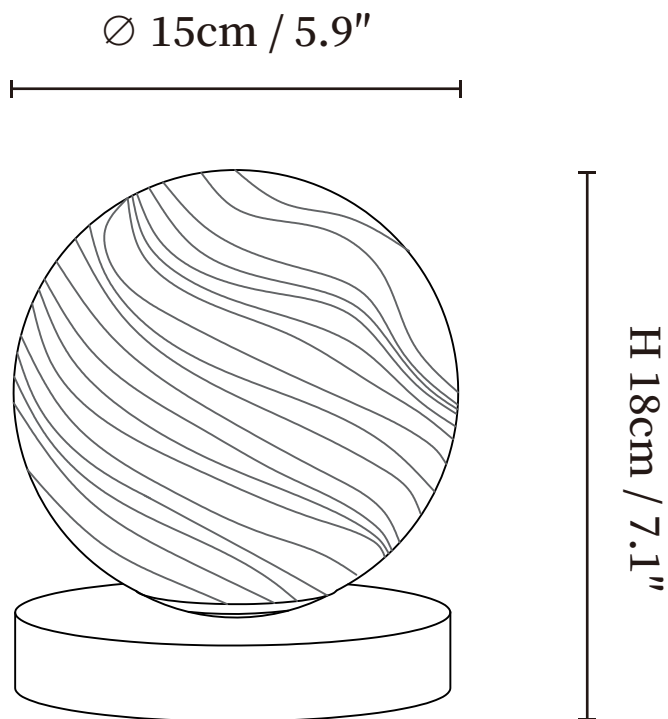

## SPECIFICATION DETAILS

\*For custom options, consult factory for details

---

Fixture Dimensions	$\varnothing 5.9'' \times H 7.1''$
Light source	G9(bulb not included)
Wattage	MAX 5W incandescent bulb or LED equivalent.
Voltage	AC 110-240V
Dimming	Compatible with dimmable bulbs (bulb not included)
Control method	In line ON / OFF switch.
Finishes	Gold
Shade Details	Clear
Material	Brass, Glass
Cord Length	Supplied with switched plug cord, length ~59" (150cm).