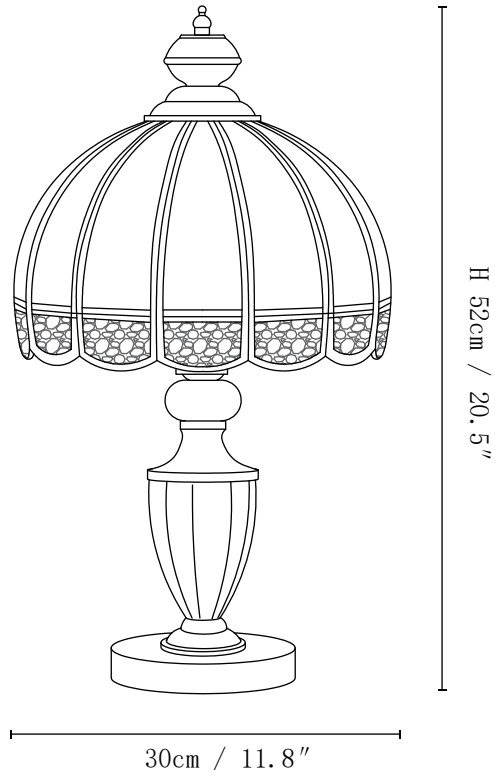

SPECIFICATION SHEET

SPECIFICATION DETAILS

*For custom options, consult factory for details

Fixture Dimensions	D 11.8" x H 20.5"
Light source	E26 or E27 (bulb not included)
Wattage	MAX 40W incandescent bulb or LED equivalent.
Voltage	AC 110-240V
Dimming	Not supported
CRI(Ra)	90+CRI
Control method	In line ON / OFF switch.
LED Rated Life	30000 hours
Color Temperature	Warm Light (3000K), Neutral Light (4000K), Cool Light (6000K)
Finishes	Brass
Shade Details	White
Material	Brass, Glass
Cord Length	Supplied with switched plug cord, length ~59" (150cm).