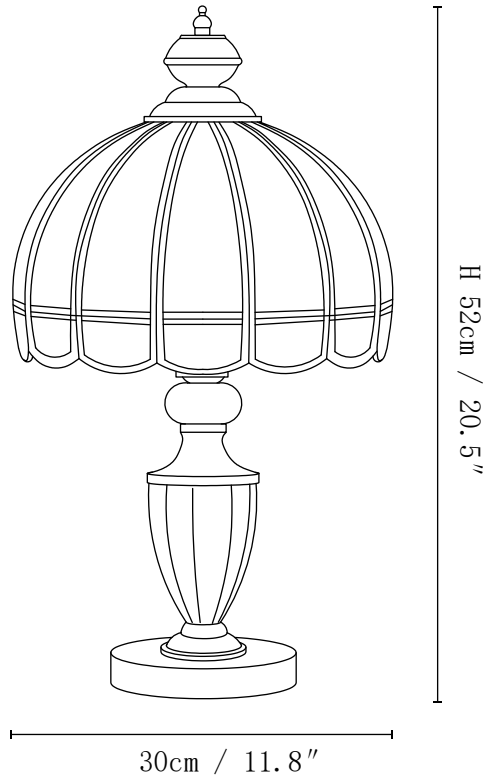

SPECIFICATION SHEET

SPECIFICATION DETAILS

*For custom options, consult factory for details

Fixture Dimensions	D 11.8" x H 20.5"
Light source	E26 or E27 (bulb not included)
Wattage	MAX 40W incandescent bulb or LED equivalent.
Voltage	AC 110-240V
Dimming	Not supported
CRI(Ra)	90+CRI
Control method	In line ON / OFF switch.
LED Rated Life	30000 hours
Color Temperature	Warm Light (3000K), Neutral Light (4000K), Cool Light (6000K)
Finishes	Brass
Shade Details	White
Material	Brass, Glass
Cord Length	Supplied with switched plug cord, length ~59" (150cm).