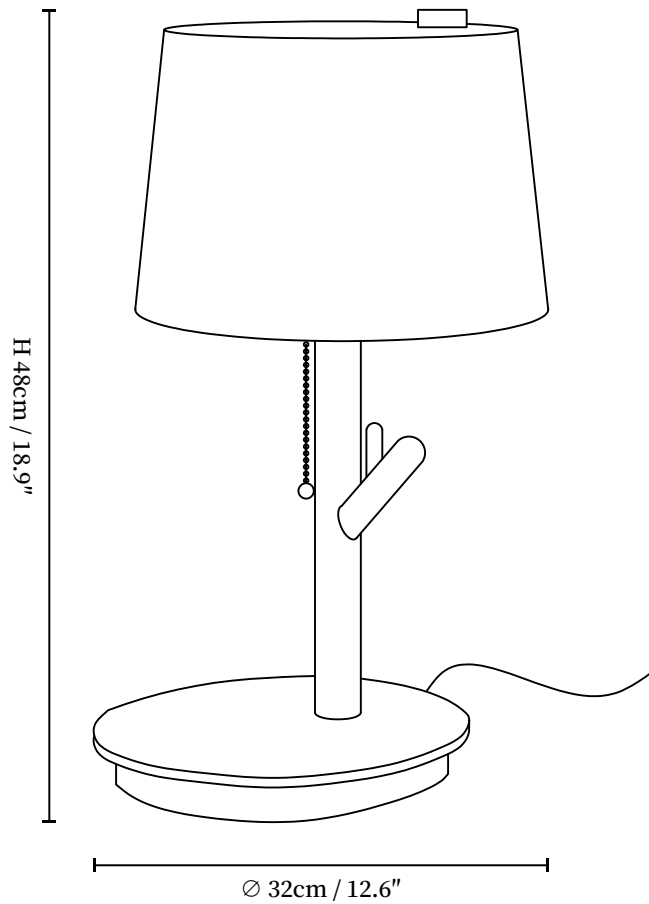

SPECIFICATION SHEET

SPECIFICATION DETAILS

*For custom options, consult factory for details

Fixture Dimensions	D 12.6" x H 18.9"
Light source	E26 or E27 (bulb not included)
Wattage	MAX 40W incandescent bulb or LED equivalent.
Voltage	AC 110-240V
Dimming	Compatible with dimmable bulbs (bulb not included)
Control method	In line ON / OFF switch.
Finishes	Wood Color, Walnut Color.
Shade Details	Beige.
Material	Metal, Wood, Fabric.
Cord Length	Supplied with switched plug cord, length ~59.1" (150cm).