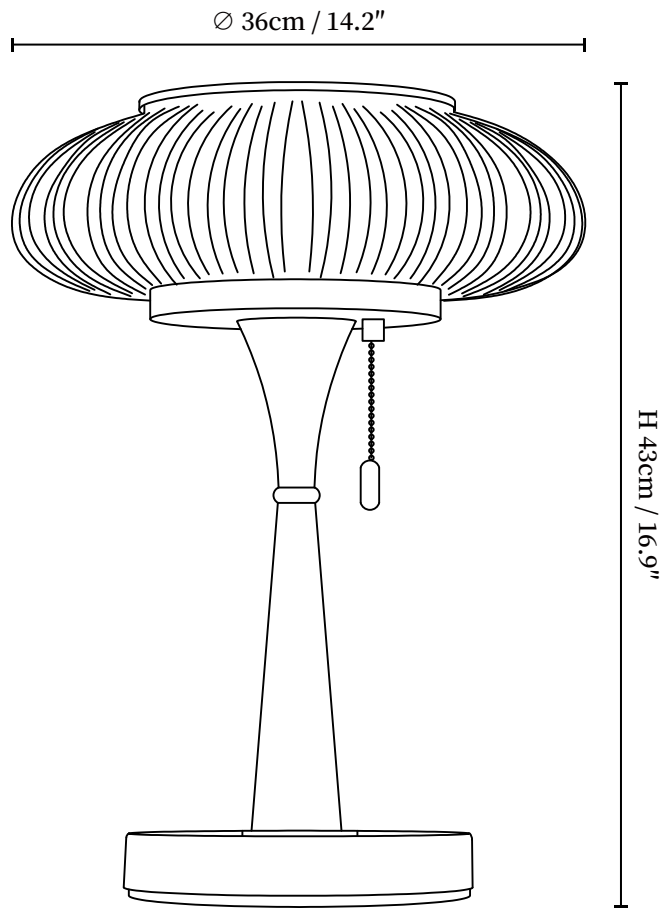

## SPECIFICATION DETAILS

\*For custom options, consult factory for details

<b>Fixture Dimensions</b>	D 14.2" x H 16.9"
<b>Light source</b>	E26 or E27 (bulb not included)
<b>Wattage</b>	MAX 40W incandescent bulb or LED equivalent.
<b>Voltage</b>	AC 110-240V
<b>Dimming</b>	Compatible with dimmable bulbs (bulb not included)
<b>Control method</b>	In line ON / OFF switch.
<b>Finishes</b>	Walnut Color, Black, Nickel, Gold.
<b>Shade Details</b>	Amber, White.
<b>Material</b>	Metal, Wood, Glass.
<b>Cord Length</b>	Supplied with switched plug cord, length ~59.1" (150cm).