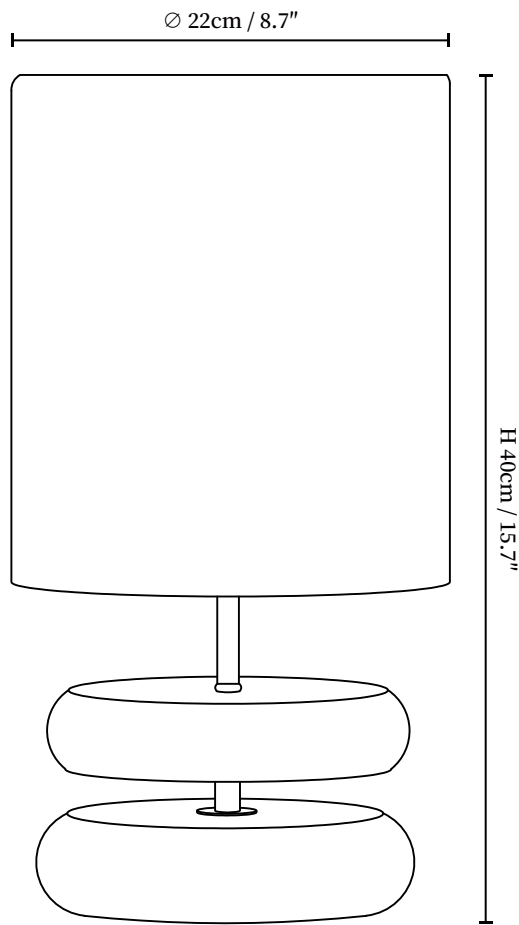

SPECIFICATION SHEET

SPECIFICATION DETAILS

*For custom options, consult factory for details

Fixture Dimensions	D 8.7" x H 15.7"
Light source	E26 or E27 (bulb not included)
Wattage	MAX 40W incandescent bulb or LED equivalent.
Voltage	AC 110-240V
Dimming	Compatible with dimmable bulbs (bulb not included)
Control method	In line ON / OFF switch.
Finishes	Black, Walnut Color.
Shade Details	Beige.
Material	Metal, Wood, Hemp rope.
Cord Length	Supplied with switched plug cord, length ~59.1" (150cm).
