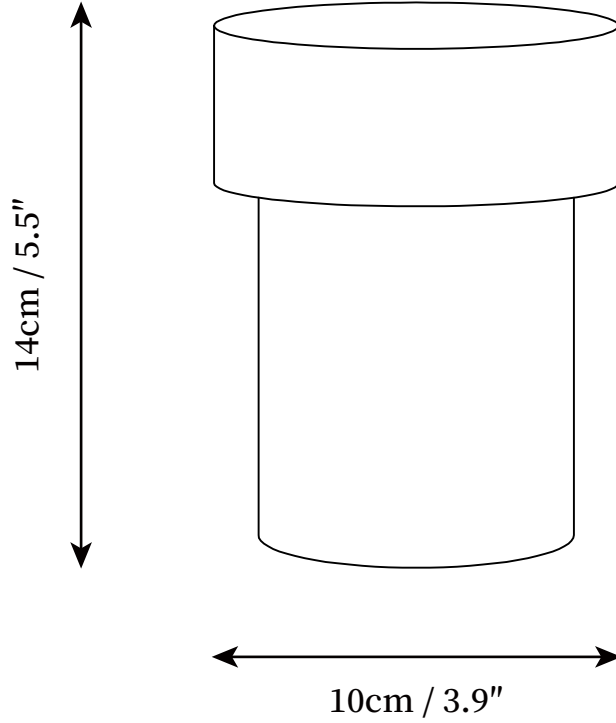

SPECIFICATION SHEET

SPECIFICATION DETAILS

*For custom options, consult factory for details

Fixture Dimensions	D 3.9" x H 5.5"
Light source	Integrated LED
Wattage	~3W
Voltage	AC 110-240V
Dimming	Three-Color Changing Light
CRI(Ra)	90+CRI
Control method	Touch Infinite Dimming
LED Rated Life	30000 hours
Color Temperature	Warm Light (3000K), Neutral Light (4000K), Cool Light (6000K)
Finishes	Chrome, Gold, Rose gold, Green
Shade Details	Clear
Material	Metal, Aluminum, Crystal Glass
Cord	USB charging cable provided, charger not included.