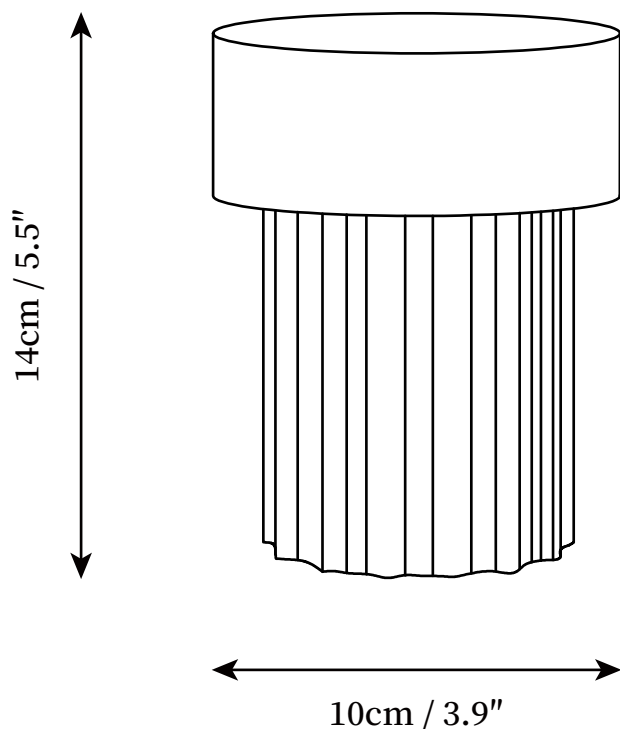

SPECIFICATION SHEET

SPECIFICATION DETAILS

*For custom options, consult factory for details

Fixture Dimensions	D 3.9" x H 5.5"
Light source	Integrated LED
Wattage	~3W
Voltage	AC 110-240V
Dimming	Three-Color Changing Light
CRI(Ra)	90+CRI
Control method	Touch Infinite Dimming
LED Rated Life	30000 hours
Color Temperature	Warm Light (3000K), Neutral Light (4000K), Cool Light (6000K)
Finishes	Chrome, Gold, Rose gold, Green
Shade Details	Clear
Material	Metal, Aluminum, Crystal Glass
Cord	USB charging cable provided, charger not included.