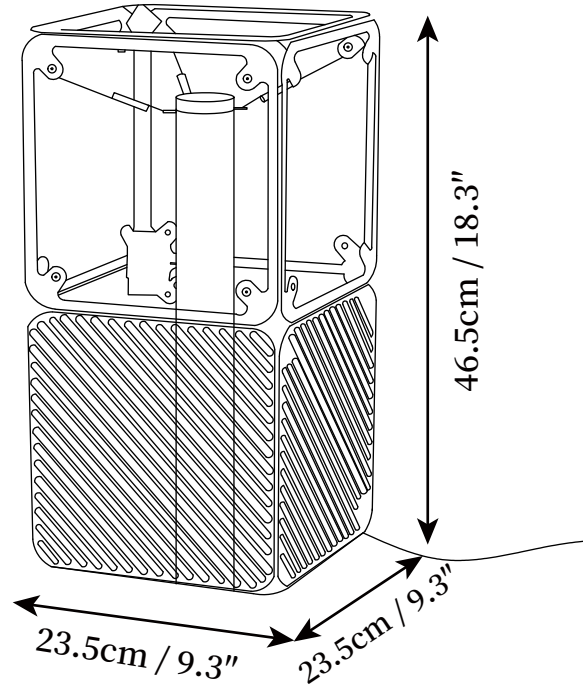

## SPECIFICATION DETAILS

\*For custom options, consult factory for details

<b>Fixture Dimensions</b>	L 9.3" x W 9.3" x H 9.5"
<b>Light source</b>	Integrated LED
<b>Wattage</b>	~5W
<b>Voltage</b>	AC 110-240V
<b>Dimming</b>	Not supported
<b>CRI(Ra)</b>	90+CRI
<b>Control method</b>	In line ON / OFF switch.
<b>LED Rated Life</b>	30000 hours
<b>Color Temperature</b>	Warm Light (3000K), Neutral Light (4000K), Cool Light (6000K)
<b>Finishes</b>	White, Gold.
<b>Shade Details</b>	White.
<b>Material</b>	Stainless steel, Iron, Brass, Aluminum, PMMA.
<b>Cord Length</b>	Supplied with switched plug cord, length ~59.1" (150cm).

## SPECIFICATION DETAILS

\*For custom options, consult factory for details

<b>Fixture Dimensions</b>	L 9.3" x W 9.3" x H 18.3"
<b>Light source</b>	Integrated LED
<b>Wattage</b>	~5W
<b>Voltage</b>	AC 110-240V
<b>Dimming</b>	Not supported
<b>CRI(Ra)</b>	90+CRI
<b>Control method</b>	In line ON / OFF switch.
<b>LED Rated Life</b>	30000 hours
<b>Color Temperature</b>	Warm Light (3000K), Neutral Light (4000K), Cool Light (6000K)
<b>Finishes</b>	White, Gold.
<b>Shade Details</b>	White.
<b>Material</b>	Stainless steel, Iron, Brass, Aluminum, PMMA.
<b>Cord Length</b>	Supplied with switched plug cord, length ~59.1" (150cm).