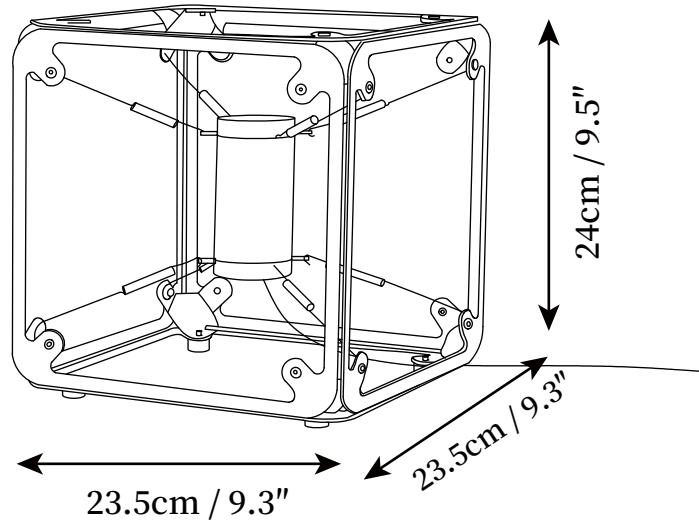

## SPECIFICATION DETAILS

\*For custom options, consult factory for details

<b>Fixture Dimensions</b>	L 9.3" x W 9.3" x H 9.5"
<b>Light source</b>	Integrated LED
<b>Wattage</b>	~5W
<b>Voltage</b>	AC 110-240V
<b>Dimming</b>	Not supported
<b>CRI(Ra)</b>	90+CRI
<b>Control method</b>	In line ON / OFF switch.
<b>LED Rated Life</b>	30000 hours
<b>Color Temperature</b>	Warm Light (3000K), Neutral Light (4000K), Cool Light (6000K)
<b>Finishes</b>	White, Gold.
<b>Shade Details</b>	White.
<b>Material</b>	Stainless steel, Iron, Brass, Aluminum, PMMA.
<b>Cord Length</b>	Supplied with switched plug cord, length ~59.1" (150cm).

## SPECIFICATION DETAILS

\*For custom options, consult factory for details

<b>Fixture Dimensions</b>	L 9.3" x W 9.3" x H 18.3"
<b>Light source</b>	Integrated LED
<b>Wattage</b>	~5W
<b>Voltage</b>	AC 110-240V
<b>Dimming</b>	Not supported
<b>CRI(Ra)</b>	90+CRI
<b>Control method</b>	In line ON / OFF switch.
<b>LED Rated Life</b>	30000 hours
<b>Color Temperature</b>	Warm Light (3000K), Neutral Light (4000K), Cool Light (6000K)
<b>Finishes</b>	White, Gold.
<b>Shade Details</b>	White.
<b>Material</b>	Stainless steel, Iron, Brass, Aluminum, PMMA.
<b>Cord Length</b>	Supplied with switched plug cord, length ~59.1" (150cm).