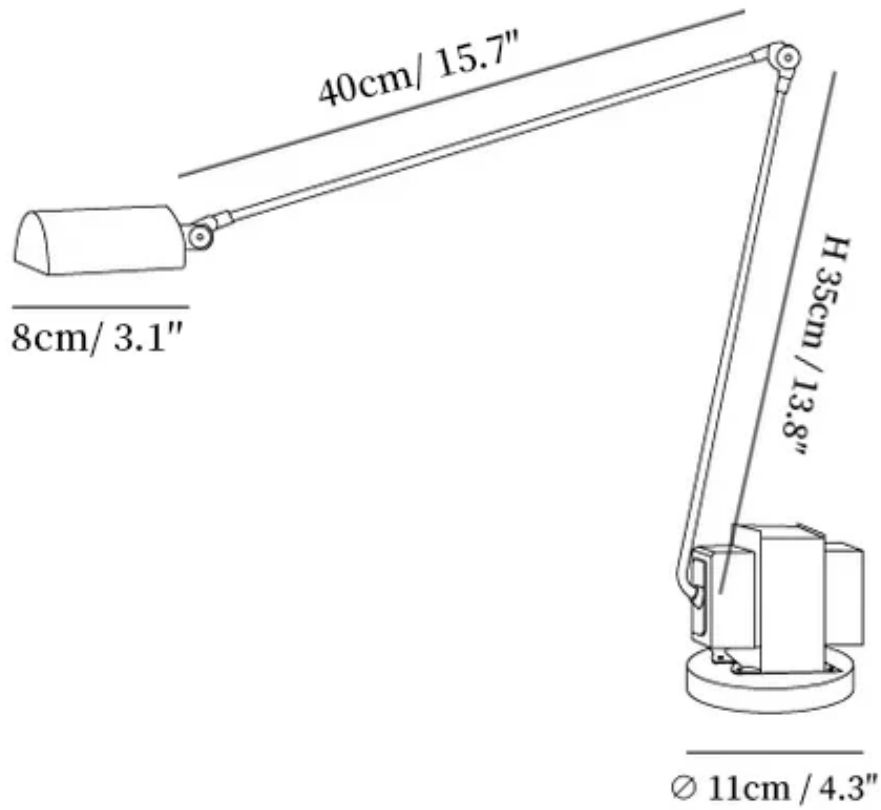

SPECIFICATION SHEET

SPECIFICATION DETAILS

*For custom options, consult factory for details

Fixture Dimensions	Ø 4.3" X H 13.8"
Light source	Integrated LED
Wattage	~10W
Voltage	AC 110-240V
Dimming	Not supported
Control method	Inline On/Off switch & Knob dimmer switch.
CRI(Ra)	90+CRI
LED Rated Life	30000 hours
Color Temperature	Warm Light (3000K), Neutral Light (4000K), Cool Light (6000K)
Finishes	Black, White, Red, Yellow, Brown.
Shade Details	Black, White, Red, Yellow, Brown.
Material	Metal.
Cord Length	Supplied with switched plug cord, length ~59" (150cm).