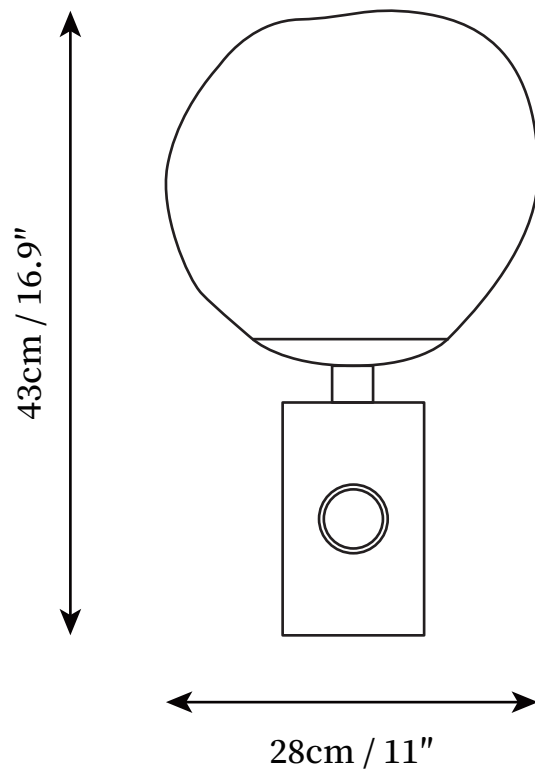

SPECIFICATION SHEET

SPECIFICATION DETAILS

*For custom options, consult factory for details

Fixture Dimensions	D 11" x H 16.9"
Light source	E27
Wattage	40W
Voltage	AC 110-240V
Color Temperature	Based on the purchase of light bulbs
CRI(Ra)	80CRI
Mounting	Table
Driver Required	NO
Optional Color Temps	Buy bulbs as needed
LED Rated Life	Based on bulb life (we do not supply bulbs)
Dimming	Dimming is not supported
Finishes	Gold, Red, Smoky gray
Shade Details	Gold, Red, Smoky gray
Material	Metal, PVC, Plastic
Wire Length	59"
Wire Type	Wires with switch plugs