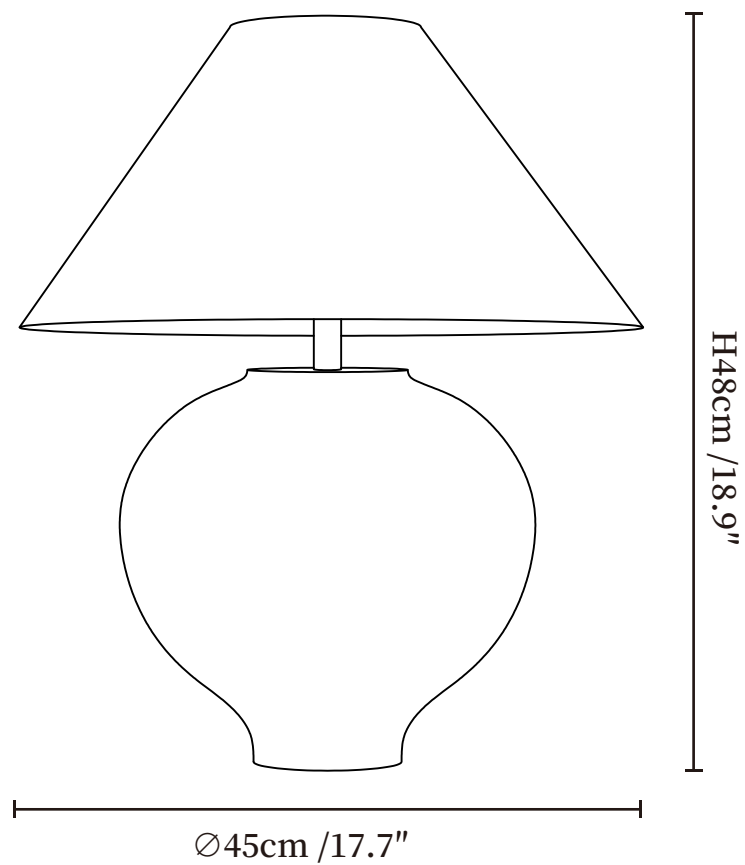

## SPECIFICATION DETAILS

\*For custom options, consult factory for details

<b>Fixture Dimensions</b>	Ø 14.9" x H 19.7"
<b>Light source</b>	E26 or E27(bulb not included)
<b>Wattage</b>	MAX 40W incandescent bulb or LED equivalent.
<b>Voltage</b>	AC 110-240V
<b>Dimming</b>	Compatible with dimmable bulbs (bulb not included)
<b>Control method</b>	In line ON / OFF switch.
<b>Finishes</b>	Weathered Terracotta
<b>Shade Details</b>	Beige
<b>Material</b>	Metal, Fabric, Ceramics
<b>Cord Length</b>	Supplied with switched plug cord, length ~59" (150cm).