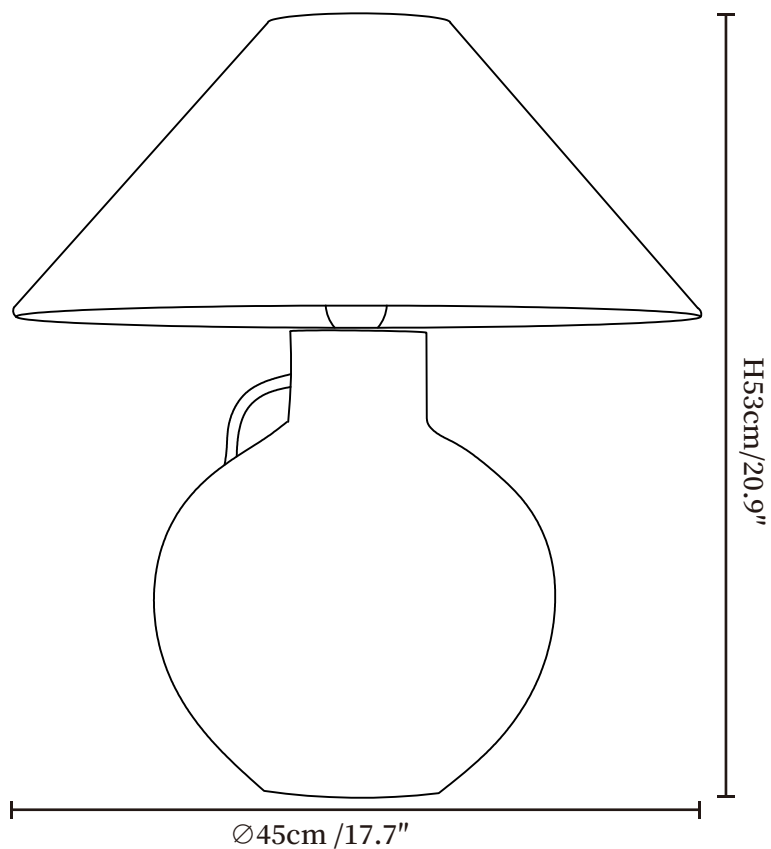

SPECIFICATION SHEET

SPECIFICATION DETAILS

*For custom options, consult factory for details

Fixture Dimensions	Ø 17.7" x H 20.9"
Light source	E26 or E27 (bulb not included)
Wattage	MAX 40W incandescent bulb or LED equivalent.
Voltage	AC 110-240V
Dimming	Compatible with dimmable bulbs (bulb not included)
Control method	In line ON / OFF switch.
Finishes	White.
Shade Details	Beige.
Material	Metal, Fabric, Ceramics.
Cord Length	Supplied with switched plug cord, length ~59" (150cm).