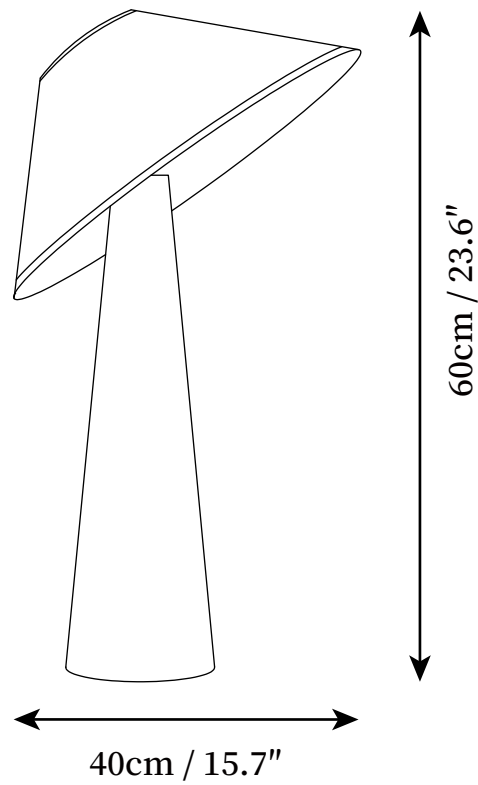

SPECIFICATION SHEET

SPECIFICATION DETAILS

*For custom options, consult factory for details

	D 15.7" x H 23.6"
Fixture Dimensions	
Light source	E26 or E27 (bulb not included)
Wattage	MAX 40W incandescent bulb or LED equivalent.
Voltage	AC 110-240V
Dimming	Compatible with dimmable bulbs (bulb not included)
Control method	In line ON / OFF switch.
Finishes	Nature wood, Black.
Shade Details	Beige.
Material	Metal, Wood, Fabric.
Cord Length	Supplied with switched plug cord, length ~59.1" (150cm).