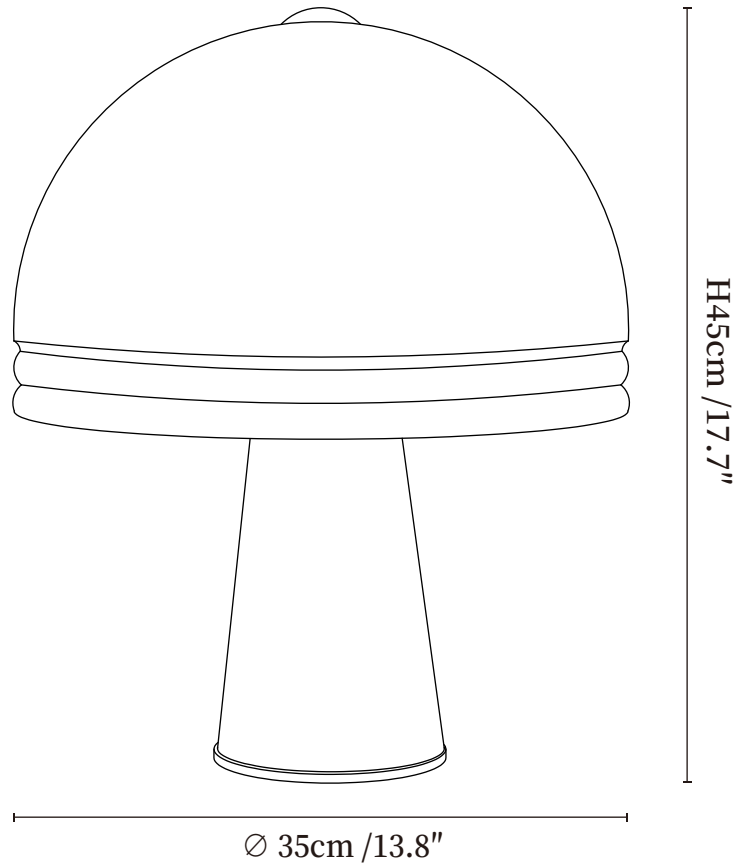

SPECIFICATION SHEET

SPECIFICATION DETAILS

*For custom options, consult factory for details

Fixture Dimensions	Ø 13.8" x H 17.7"
Light source	Integrated LED
Wattage	~6W
Voltage	AC 110-240V
Dimming	Not supported
CRI(Ra)	90+CRI
Control method	In line ON / OFF switch.
LED Rated Life	30000 hours
Color Temperature	Warm Light (3000K), Neutral Light (4000K), Cool Light (6000K)
Finishes	Green.
Shade Details	White.
Material	Metal, Marble, Glass.
Cord Length	Supplied with switched plug cord, length ~59" (150cm).