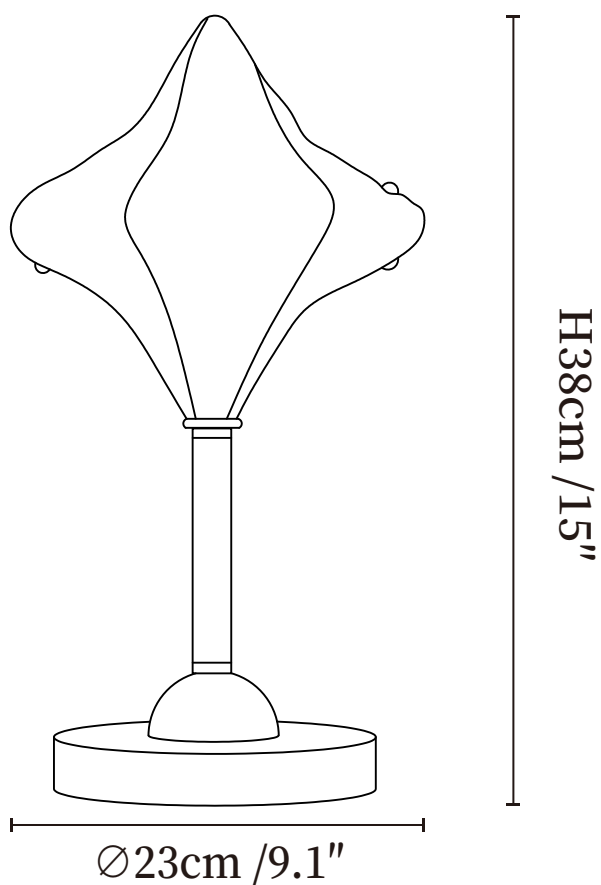

SPECIFICATION SHEET

SPECIFICATION DETAILS

*For custom options, consult factory for details

Fixture Dimensions	Ø 9.1" x H 15"
Light source	E26 or E27(bulb not included)
Wattage	MAX 40W incandescent bulb or LED equivalent.
Voltage	AC 110-240V
Dimming	Compatible with dimmable bulbs (bulb not included)
Control method	In line ON / OFF switch.
Finishes	Chrome.
Shade Details	Clear.
Material	Metal, Glass.
Cord Length	Supplied with switched plug cord, length ~59" (150cm).