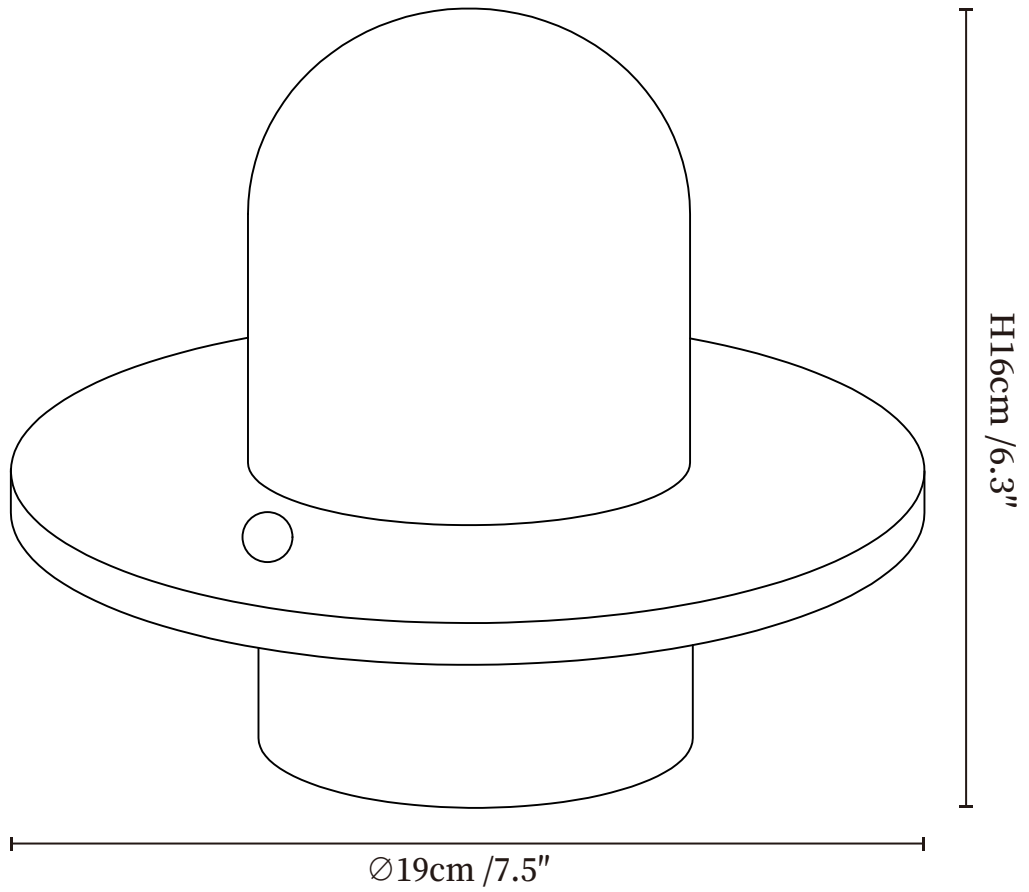

## SPECIFICATION DETAILS

\*For custom options, consult factory for details

<b>Fixture Dimensions</b>	$\text{Ø} 7.5'' \times \text{H} 6.3''$
<b>Light source</b>	Integrated LED
<b>Wattage</b>	~10W
<b>Voltage</b>	AC 110-240V
<b>Dimming</b>	Three-Color Changing Light
<b>CRI(Ra)</b>	90+CRI
<b>Control method</b>	Touch control
<b>LED Rated Life</b>	30000 hours
<b>Color Temperature</b>	Warm Light (3000K), Neutral Light (4000K), Cool Light (6000K)
<b>Finishes</b>	Silver.
<b>Shade Details</b>	White.
<b>Material</b>	Metal, Alabaster.
<b>Cord</b>	USB charging cable provided, charger not included.