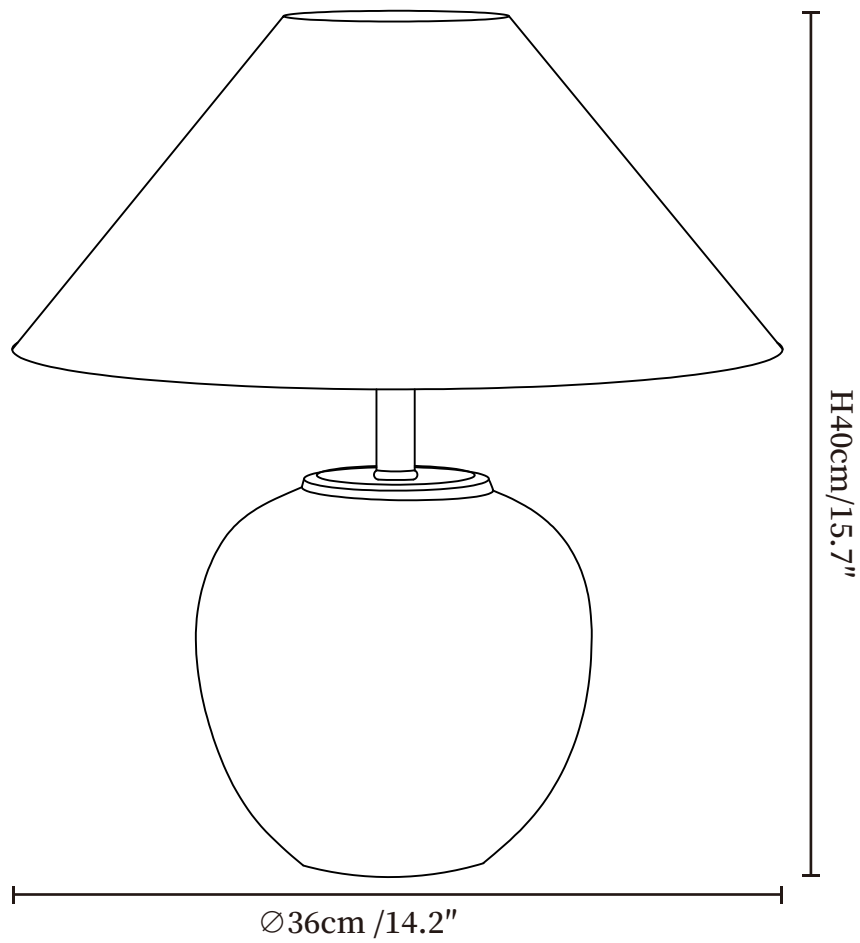

SPECIFICATION SHEET

SPECIFICATION DETAILS

*For custom options, consult factory for details

Fixture Dimensions	Ø 14.2" x H 15.7"
Light source	E26 or E27 (bulb not included)
Wattage	MAX 40W incandescent bulb or LED equivalent.
Voltage	AC 110-240V
Dimming	Compatible with dimmable bulbs (bulb not included)
Control method	In line ON / OFF switch.
Finishes	Black & White.
Shade Details	Beige.
Material	Metal, Fabric, Ceramics.
Cord Length	Supplied with switched plug cord, length ~59" (150cm).