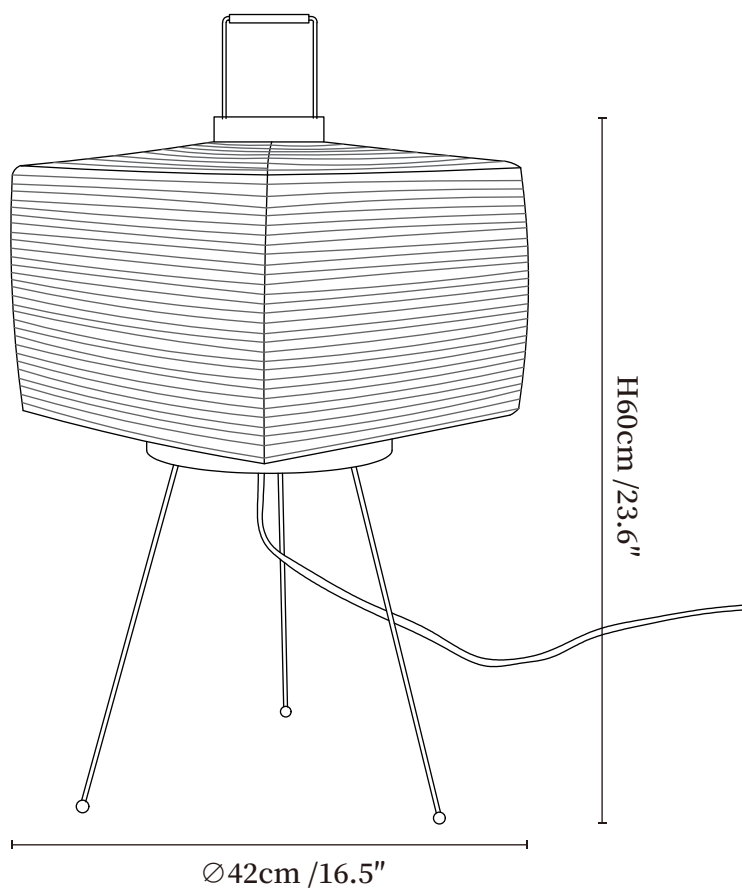

**SPECIFICATION DETAILS**

\*For custom options, consult factory for details

<b>Fixture Dimensions</b>	Ø 13.0" x H 22.8"
<b>Light source</b>	E26 or E27 (bulb not included)
<b>Wattage</b>	MAX 40W incandescent bulb or LED equivalent.
<b>Voltage</b>	AC 110-240V
<b>Dimming</b>	Compatible with dimmable bulbs (bulb not included)
<b>Control method</b>	In line ON / OFF switch.
<b>Finishes</b>	Black.
<b>Shade Details</b>	White.
<b>Material</b>	Rice paper, Metal, Iron
<b>Cord Length</b>	Supplied with switched plug cord, length ~59" (150cm).

## SPECIFICATION DETAILS

\*For custom options, consult factory for details

<b>Fixture Dimensions</b>	Ø 16.5" x H 23.6"
<b>Light source</b>	E26 or E27 (bulb not included)
<b>Wattage</b>	MAX 40W incandescent bulb or LED equivalent.
<b>Voltage</b>	AC 110-240V
<b>Dimming</b>	Compatible with dimmable bulbs (bulb not included)
<b>Control method</b>	In line ON / OFF switch.
<b>Finishes</b>	Black.
<b>Shade Details</b>	White.
<b>Material</b>	Rice paper, Metal, Iron
<b>Cord Length</b>	Supplied with switched plug cord, length ~59" (150cm).