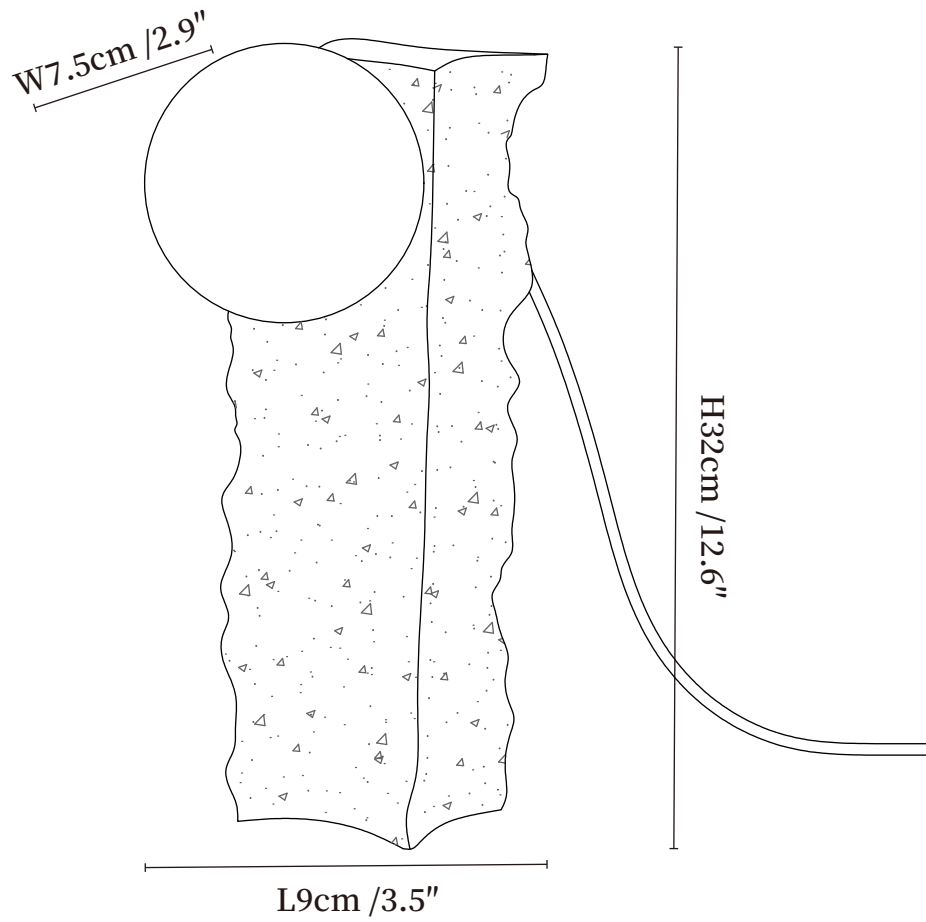

SPECIFICATION SHEET

SPECIFICATION DETAILS

*For custom options, consult factory for details

Fixture Dimensions	L 3.5" x W 2.9" x H 12.6"
Light source	E26 or E27 (bulb not included)
Wattage	MAX 40W incandescent bulb or LED equivalent.
Voltage	AC 110-240V
Dimming	Compatible with dimmable bulbs (bulb not included)
Control method	In line ON / OFF switch.
Finishes	Yellow Travertine.
Shade Details	White.
Material	Yellow Travertine, Glass.
Cord Length	Supplied with switched plug cord, length ~59" (150cm).