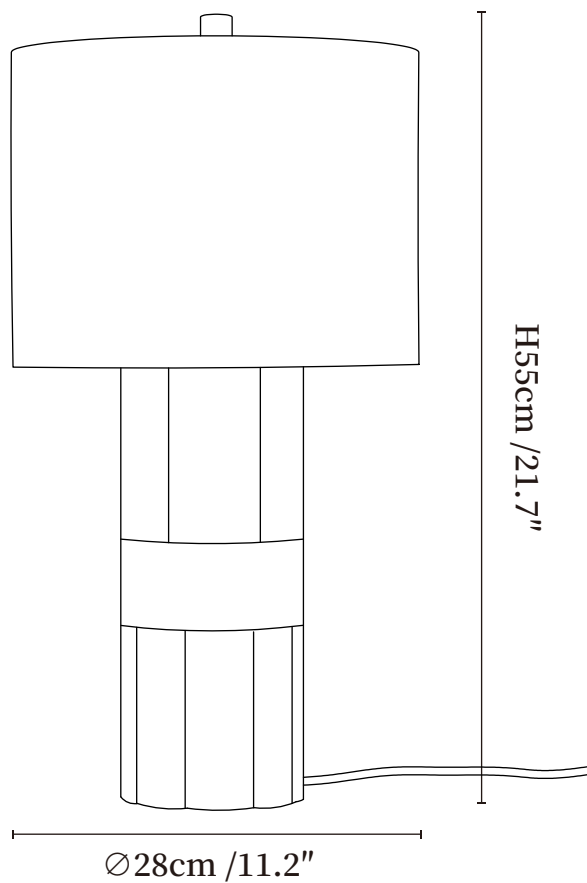

## SPECIFICATION DETAILS

\*For custom options, consult factory for details

---

<b>Fixture Dimensions</b>	Ø 11.2" x H 21.7"
<b>Light source</b>	E26 or E27 (bulb not included)
<b>Wattage</b>	MAX 40W incandescent bulb or LED equivalent.
<b>Voltage</b>	AC 110-240V
<b>Dimming</b>	Compatible with dimmable bulbs (bulb not included)
<b>Control method</b>	In line ON / OFF switch.
<b>Finishes</b>	Green Marble.
<b>Shade Details</b>	White.
<b>Material</b>	Marble, Fabric.
<b>Cord Length</b>	Supplied with switched plug cord, length ~59" (150cm).