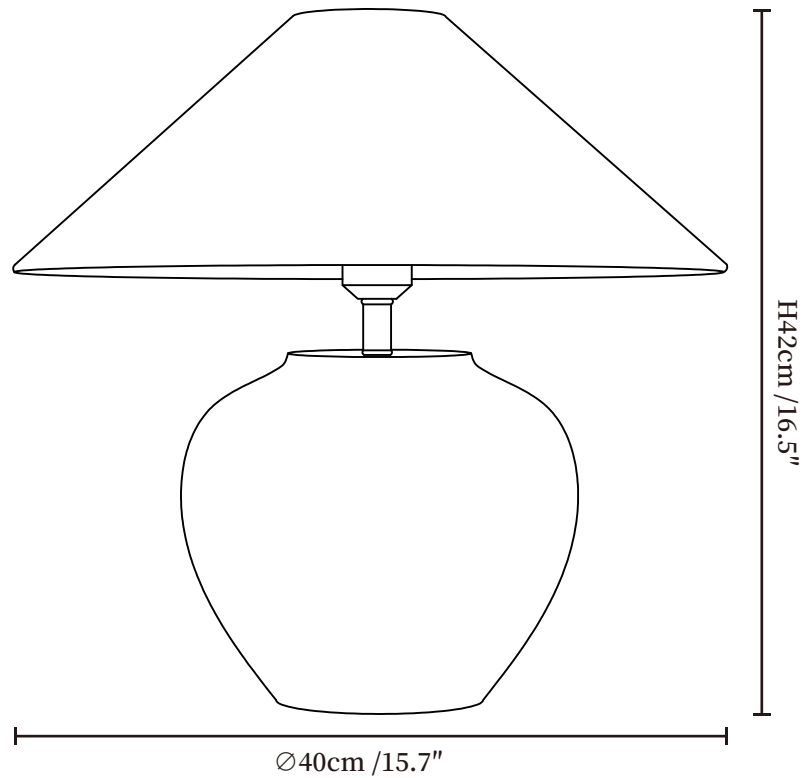

SPECIFICATION SHEET

SPECIFICATION DETAILS

*For custom options, consult factory for details

Fixture Dimensions	Ø 15.7" x H 16.5"
Light source	E26 or E27 (bulb not included)
Wattage	MAX 40W incandescent bulb or LED equivalent.
Voltage	AC 110-240V
Dimming	Compatible with dimmable bulbs (bulb not included)
Control method	In line ON / OFF switch.
Finishes	White.
Shade Details	Beige.
Material	Metal, Fabric, Ceramics.
Cord Length	Supplied with switched plug cord, length ~59" (150cm).