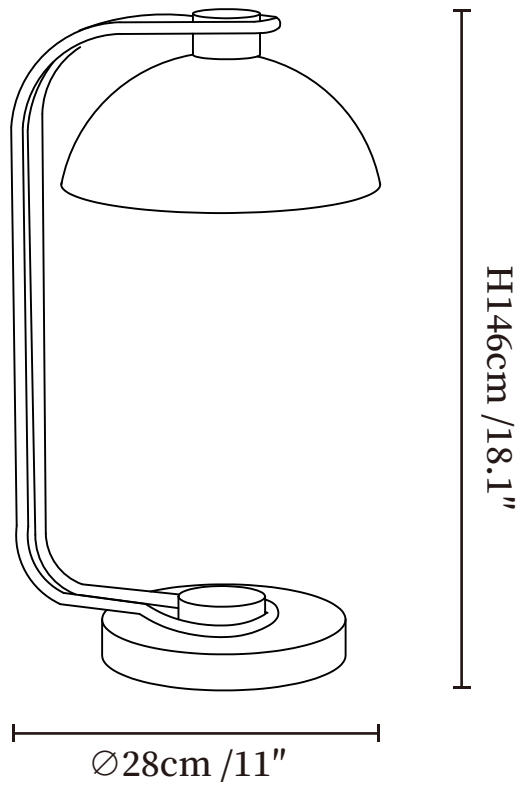

## SPECIFICATION DETAILS

\*For custom options, consult factory for details

<b>Fixture Dimensions</b>	Ø 11" x H 18.1"
<b>Light source</b>	Integrated LED
<b>Wattage</b>	~10W
<b>Voltage</b>	AC 110-240V
<b>Dimming</b>	Three-Color Changing Light
<b>CRI(Ra)</b>	90+CRI
<b>Control method</b>	Touch control
<b>LED Rated Life</b>	30000 hours
<b>Color Temperature</b>	Warm Light (3000K), Neutral Light (4000K), Cool Light (6000K)
<b>Finishes</b>	Chrome
<b>Shade Details</b>	Black
<b>Material</b>	Metal, Acrylic
<b>Cord</b>	USB charging cable provided, charger not included.