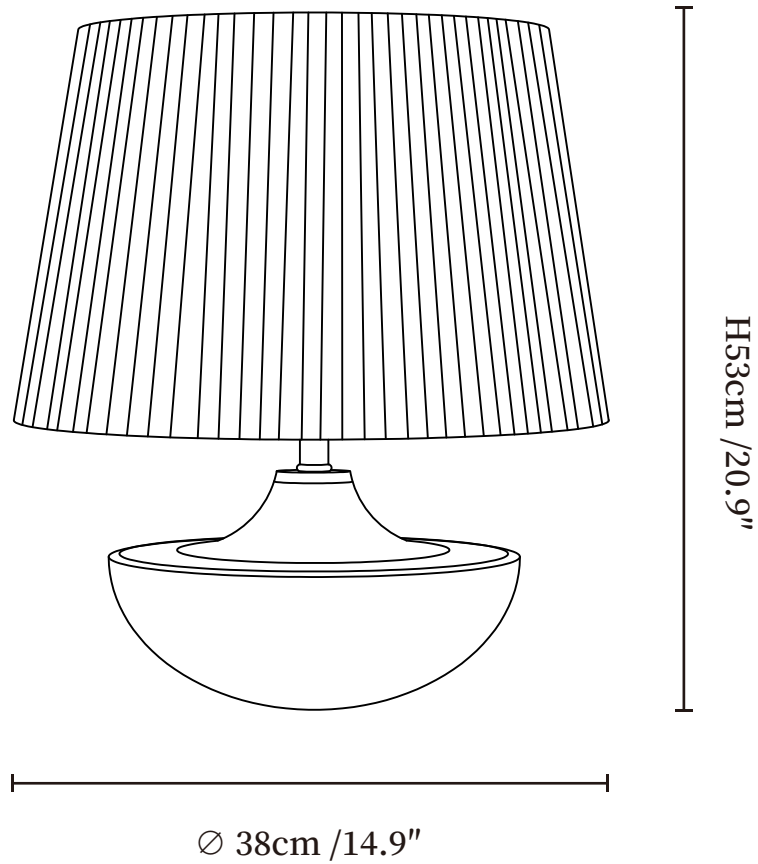

## SPECIFICATION DETAILS

\*For custom options, consult factory for details

<b>Fixture Dimensions</b>	Ø 14.9" x H 20.9"
<b>Light source</b>	E26 or E27 (bulb not included)
<b>Wattage</b>	MAX 40W incandescent bulb or LED equivalent.
<b>Voltage</b>	AC 110-240V
<b>Dimming</b>	Compatible with dimmable bulbs (bulb not included)
<b>Control method</b>	In line ON / OFF switch.
<b>Finishes</b>	White & Black
<b>Shade Details</b>	Black
<b>Material</b>	Metal, Fabric, Ceramics
<b>Cord Length</b>	Supplied with switched plug cord, length ~59" (150cm).