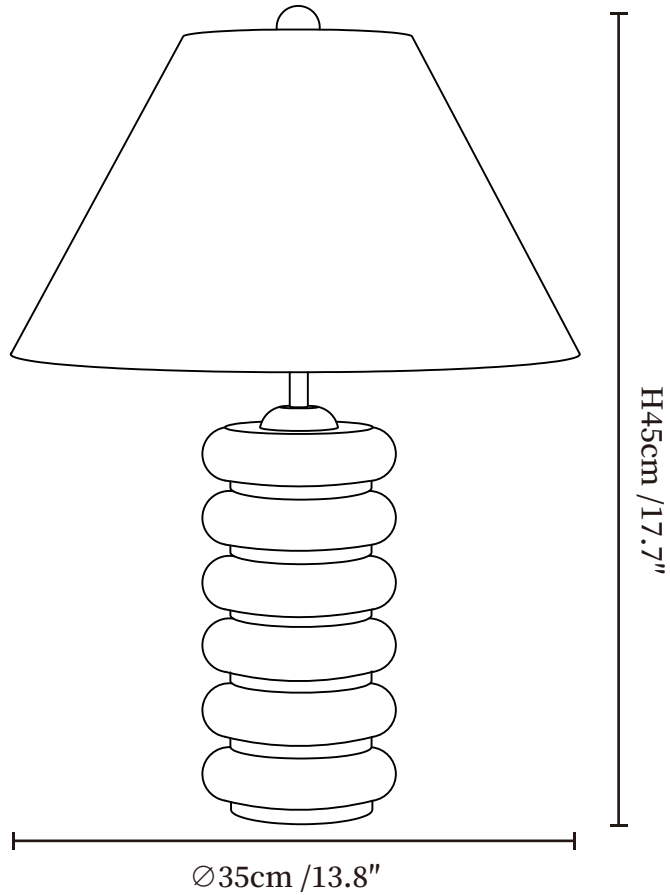

SPECIFICATION SHEET

SPECIFICATION DETAILS

*For custom options, consult factory for details

Fixture Dimensions	$\text{Ø} 13.8'' \times \text{H} 17.7''$
Light source	E26 or E27 (bulb not included)
Wattage	MAX 40W incandescent bulb or LED equivalent.
Voltage	AC 110-240V
Dimming	Compatible with dimmable bulbs (bulb not included)
Control method	In line ON / OFF switch.
Finishes	Walnut Color, Gold.
Shade Details	White.
Material	Metal, Wood, Fabric.
Cord Length	Supplied with switched plug cord, length ~59" (150cm).