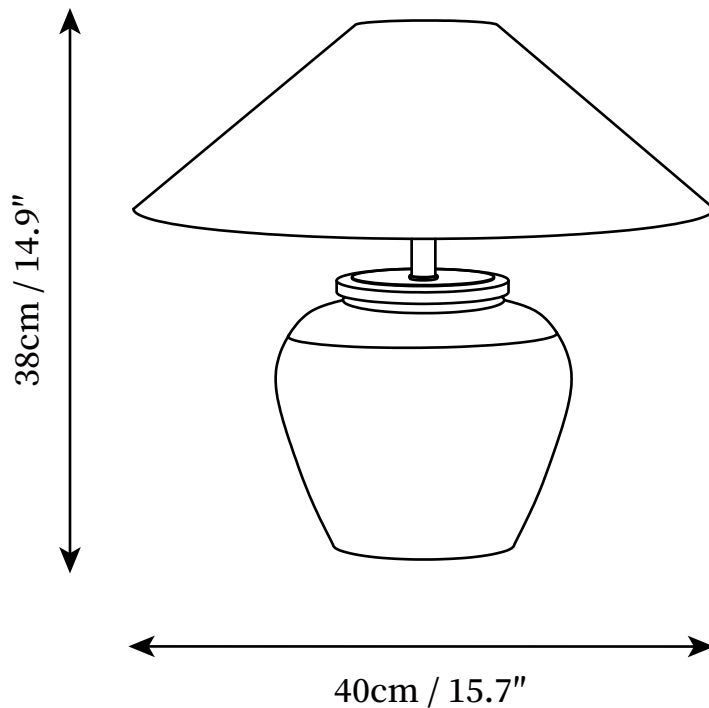

SPECIFICATION SHEET

SPECIFICATION DETAILS

*For custom options, consult factory for details

Fixture Dimensions	D 15.7" x H 14.9"
Light source	E26 or E27 (bulb not included)
Wattage	MAX 40W incandescent bulb or LED equivalent.
Voltage	AC 110-240V
Dimming	Compatible with dimmable bulbs (bulb not included)
Control method	In line ON / OFF switch.
Finishes	Beige
Shade Details	White
Material	Metal, Fabric, Ceramics
Cord Length	Supplied with switched plug cord, length ~59" (150cm).