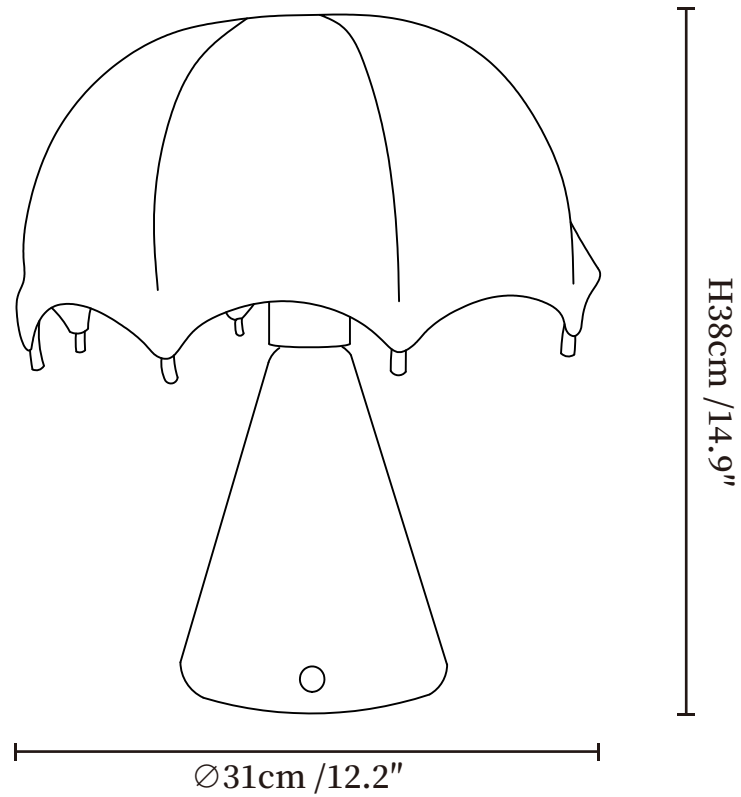

SPECIFICATION SHEET

SPECIFICATION DETAILS

*For custom options, consult factory for details

Fixture Dimensions	Ø 12.2" x H 14.9"
Light source	Integrated LED
Wattage	~10W
Voltage	AC 110-240V
Dimming	Three-Color Changing Light
CRI(Ra)	90+CRI
Control method	Touch control
LED Rated Life	30000 hours
Color Temperature	Warm Light (3000K), Neutral Light (4000K), Cool Light (6000K)
Finishes	Walnut Wood
Shade Details	White
Material	Metal, Wood, Silk
Cord	USB charging cable provided, charger not included.