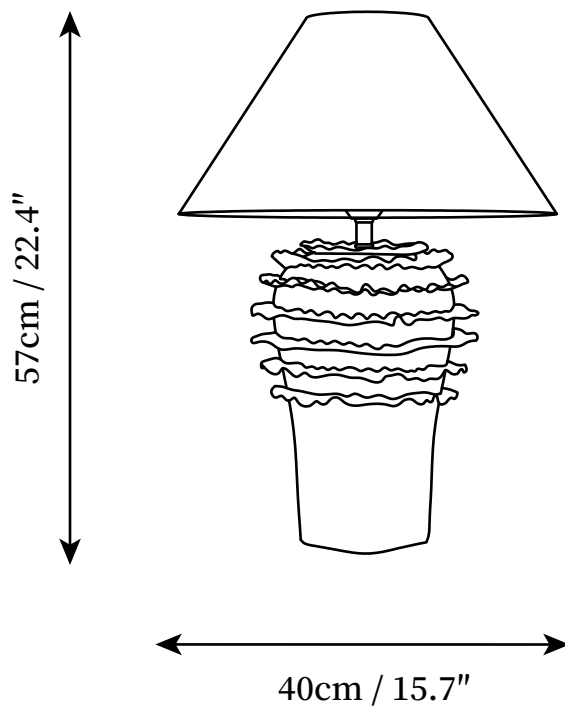

SPECIFICATION SHEET

SPECIFICATION DETAILS

*For custom options, consult factory for details

Fixture Dimensions	D 15.7" x H 22.4"
Light source	E26 or E27 (bulb not included)
Wattage	MAX 40W incandescent bulb or LED equivalent.
Voltage	AC 110-240V
Dimming	Compatible with dimmable bulbs (bulb not included)
Control method	In line ON / OFF switch.
Finishes	Brown
Shade Details	Beige
Material	Metal, Fabric, Ceramics
Cord Length	Supplied with switched plug cord, length ~59" (150cm).