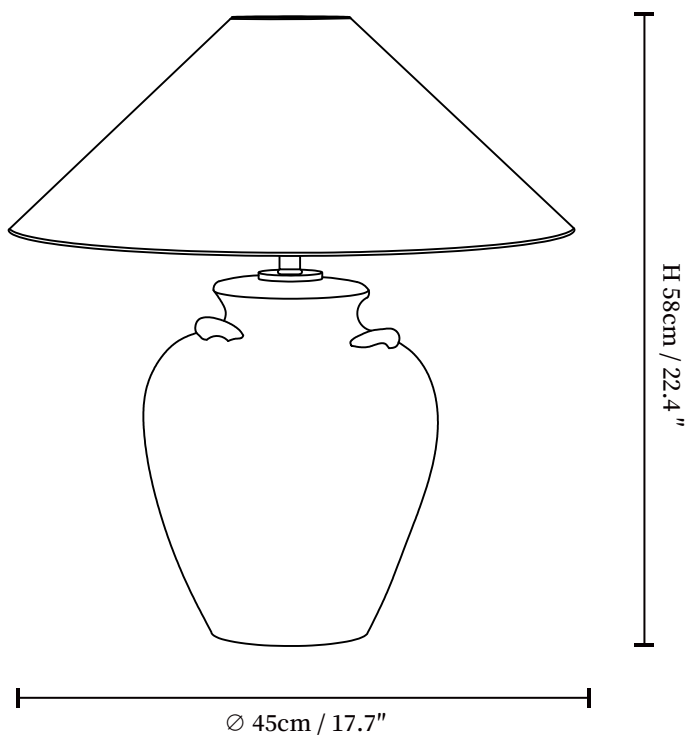

SPECIFICATION SHEET

SPECIFICATION DETAILS

*For custom options, consult factory for details

Fixture Dimensions	Ø 17.7" x H 22.4"
Light source	E26 or E27 (bulb not included)
Wattage	MAX 40W incandescent bulb or LED equivalent.
Voltage	AC 110-240V
Dimming	Compatible with dimmable bulbs (bulb not included)
Control method	In line ON / OFF switch.
Finishes	Weathered ceramic
Shade Details	Beige
Material	Metal, Fabric, Ceramics
Cord Length	Supplied with switched plug cord, length ~59" (150cm).