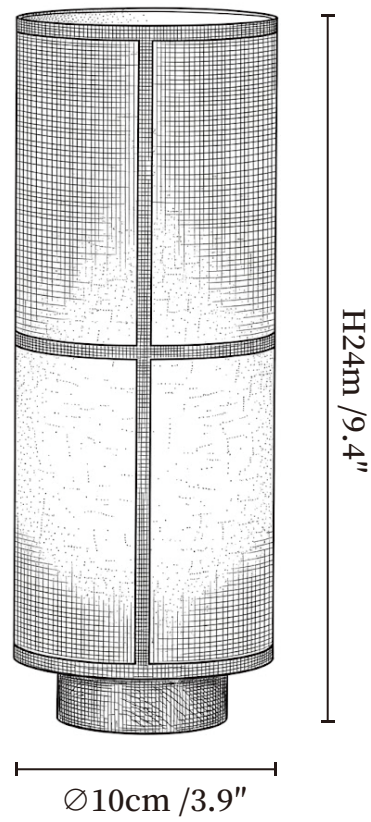

SPECIFICATION SHEET

SPECIFICATION DETAILS

*For custom options, consult factory for details

Fixture Dimensions	D 5.9" x H 9.3"
Light source	Integrated LED
Wattage	~10W
Voltage	AC 110-240V
Dimming	Three-Color Changing Light
CRI(Ra)	90+CRI
Control method	Touch control
LED Rated Life	30000 hours
Color Temperature	Warm Light (3000K), Neutral Light (4000K), Cool Light (6000K)
Finishes	Walnut Wood.
Shade Details	White
Material	Metal, Fabric, Wood.
Cord	USB charging cable provided, charger not included.