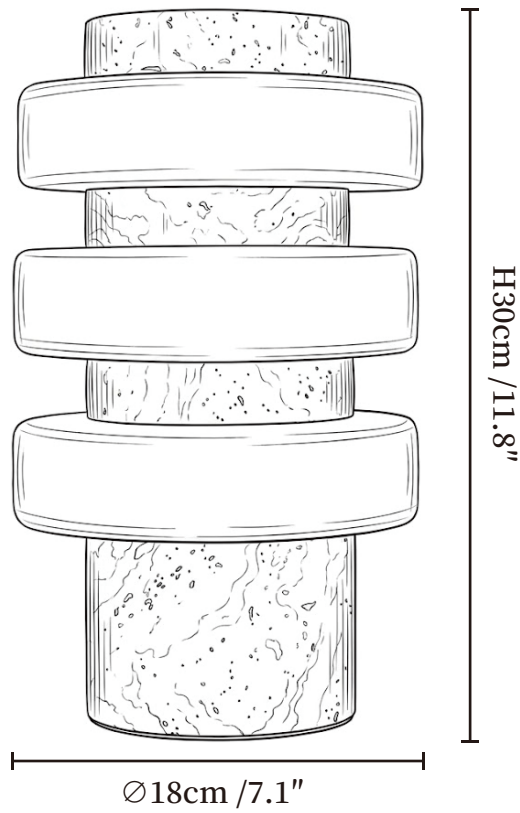

SPECIFICATION SHEET

SPECIFICATION DETAILS

*For custom options, consult factory for details

Fixture Dimensions	Ø 7.1" x H 11.8"
Light source	Integrated LED
Wattage	~6W
Voltage	AC 110-240V
Dimming	Not supported
CRI(Ra)	90+CRI
Control method	In line ON / OFF switch.
LED Rated Life	30000 hours
Color Temperature	Warm Light (3000K), Neutral Light (4000K), Cool Light (6000K)
Finishes	Yellow Travertine, Green Marble.
Shade Details	White.
Material	Metal, Yellow Travertine, Marble.
Cord Length	Supplied with switched plug cord, length ~59" (150cm).