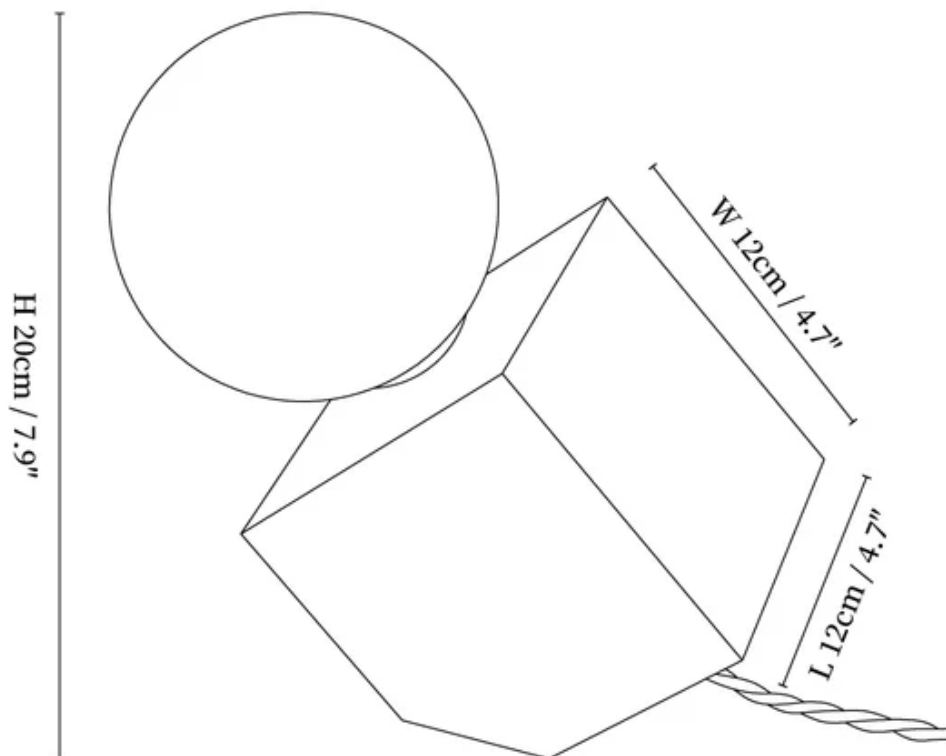

SPECIFICATION SHEET

SPECIFICATION DETAILS

*For custom options, consult factory for details

Fixture Dimensions

Light source	E26 or E27 (bulb not included)
Wattage	MAX 40W incandescent bulb or LED equivalent.
Voltage	AC 110-240V
Dimming	Compatible with dimmable bulbs (bulb not included)
Control method	In line ON / OFF switch.
Finishes	Black Travertine.
Shade Details	White.
Material	Black Travertine, Glass.
Cord Length	Supplied with switched plug cord, length ~59" (150cm).