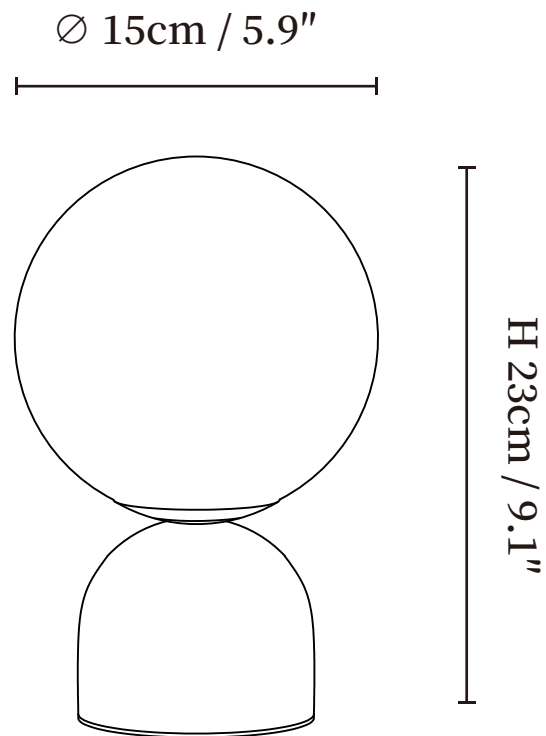

SPECIFICATION SHEET

SPECIFICATION DETAILS

*For custom options, consult factory for details

Fixture Dimensions	$\varnothing 5.9'' \times H 9.1''$
Light source	E26 or E27 (bulb not included)
Wattage	MAX 40W incandescent bulb or LED equivalent.
Voltage	AC 110-240V
Dimming	Compatible with dimmable bulbs (bulb not included)
Control method	In line ON / OFF switch.
Finishes	White, Green, Black
Shade Details	White
Material	Metal, Marble, Glass
Cord Length	Supplied with switched plug cord, length ~59" (150cm).