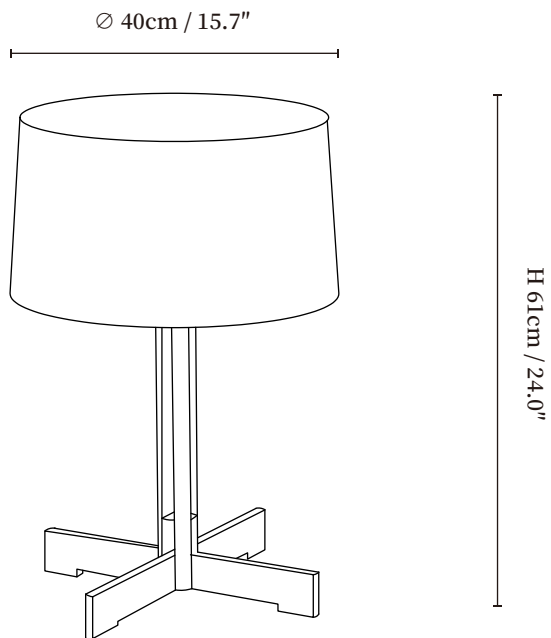

## SPECIFICATION DETAILS

\*For custom options, consult factory for details

<b>Fixture Dimensions</b>	Ø 10.2" x H 16.5" Ø 15.7" x H 24.0"
<b>Light source</b>	E26 or E27 (bulb not included)
<b>Wattage</b>	MAX 40W incandescent bulb or LED equivalent.
<b>Voltage</b>	AC 110-240V
<b>Dimming</b>	Compatible with dimmable bulbs (bulb not included)
<b>Control method</b>	In line ON / OFF switch.
<b>Finishes</b>	Walnut color, Wood color.
<b>Shade Details</b>	White.
<b>Material</b>	Wood, Fabric.
<b>Cord Length</b>	Supplied with switched plug cord, length ~59" (150cm).