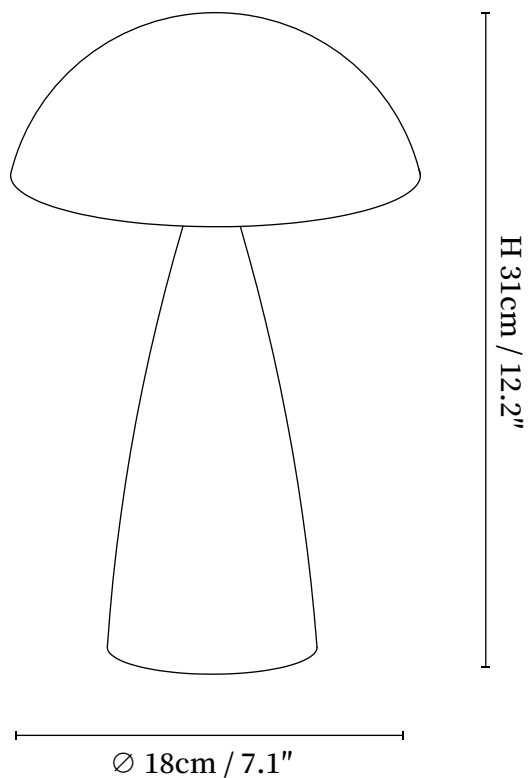

SPECIFICATION SHEET

SPECIFICATION DETAILS

*For custom options, consult factory for details

Fixture Dimensions	D 7.1" x H 12.2"
Light source	G9(bulb not included)
Wattage	MAX 5W incandescent bulb or LED equivalent.
Voltage	AC 110-240V
Dimming	Compatible with dimmable bulbs (bulb not included)
Control method	In line ON / OFF switch.
Finishes	Walnut color
Shade Details	White
Material	Wood, Acrylic, Metal
Cord Length	Supplied with switched plug cord, length ~59" (150cm).