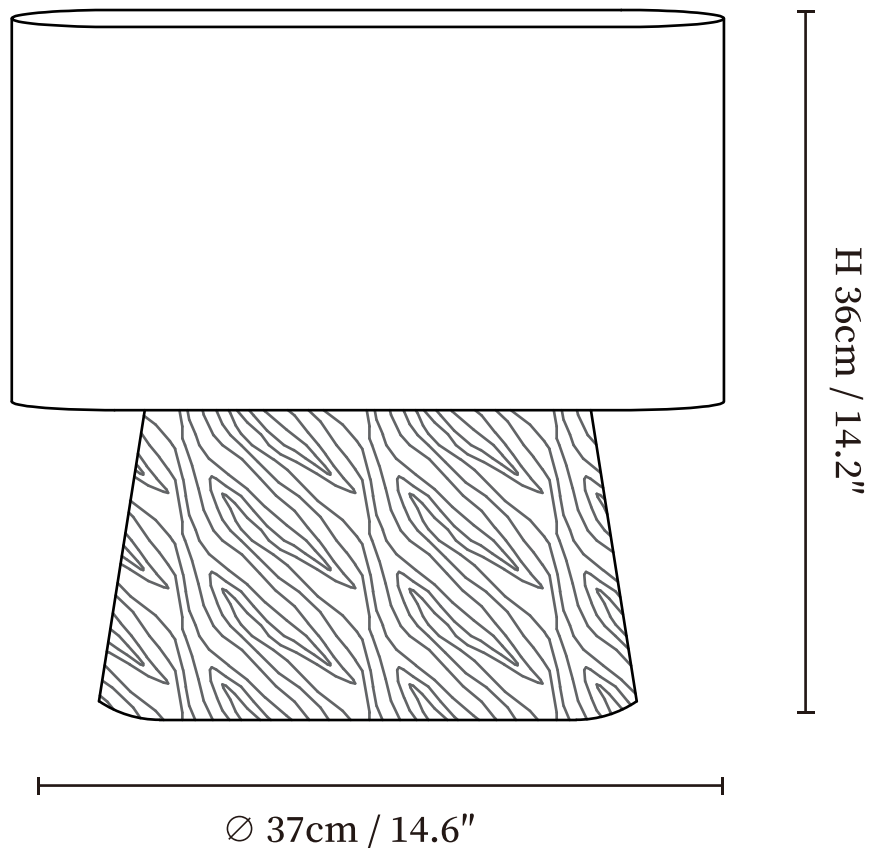

## SPECIFICATION DETAILS

\*For custom options, consult factory for details

<b>Fixture Dimensions</b>	Ø 14.6" x H 14.2"
<b>Light source</b>	E26 or E27.
<b>Wattage</b>	Max 40W incandescent bulb or LED equivalent.
<b>Voltage</b>	AC 110-240V
<b>Dimming</b>	Compatible with dimmable bulbs (bulb not included)
<b>Control method</b>	In line ON / OFF switch.
<b>Finishes</b>	Wood Color, Walnut Color, Black.
<b>Shade Details</b>	White.
<b>Material</b>	Metal, Wood, Fabric.
<b>Cord Length</b>	Supplied with switched plug cord, length ~59" (150cm).