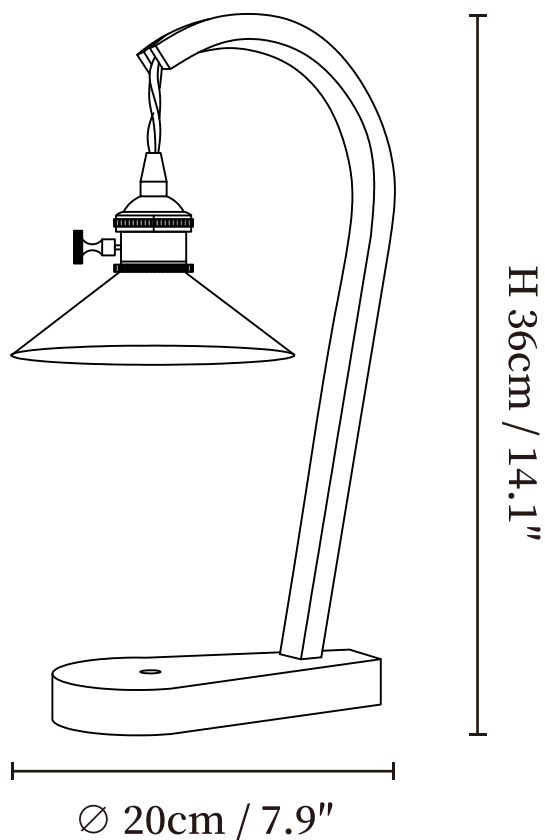

SPECIFICATION SHEET

SPECIFICATION DETAILS

*For custom options, consult factory for details

Fixture Dimensions	$\varnothing 7.8'' \times H 14.1''$
Light source	E26 or E27.
Wattage	Max 40W incandescent bulb or LED equivalent.
Voltage	AC 110-240V
Dimming	Compatible with dimmable bulbs (bulb not included)
Control method	In line ON / OFF switch.
Finishes	Gold, Walnut color.
Shade Details	Green.
Material	Wood, Metal, Leather.
Cord Length	Supplied with switched plug cord, length ~59" (150cm).