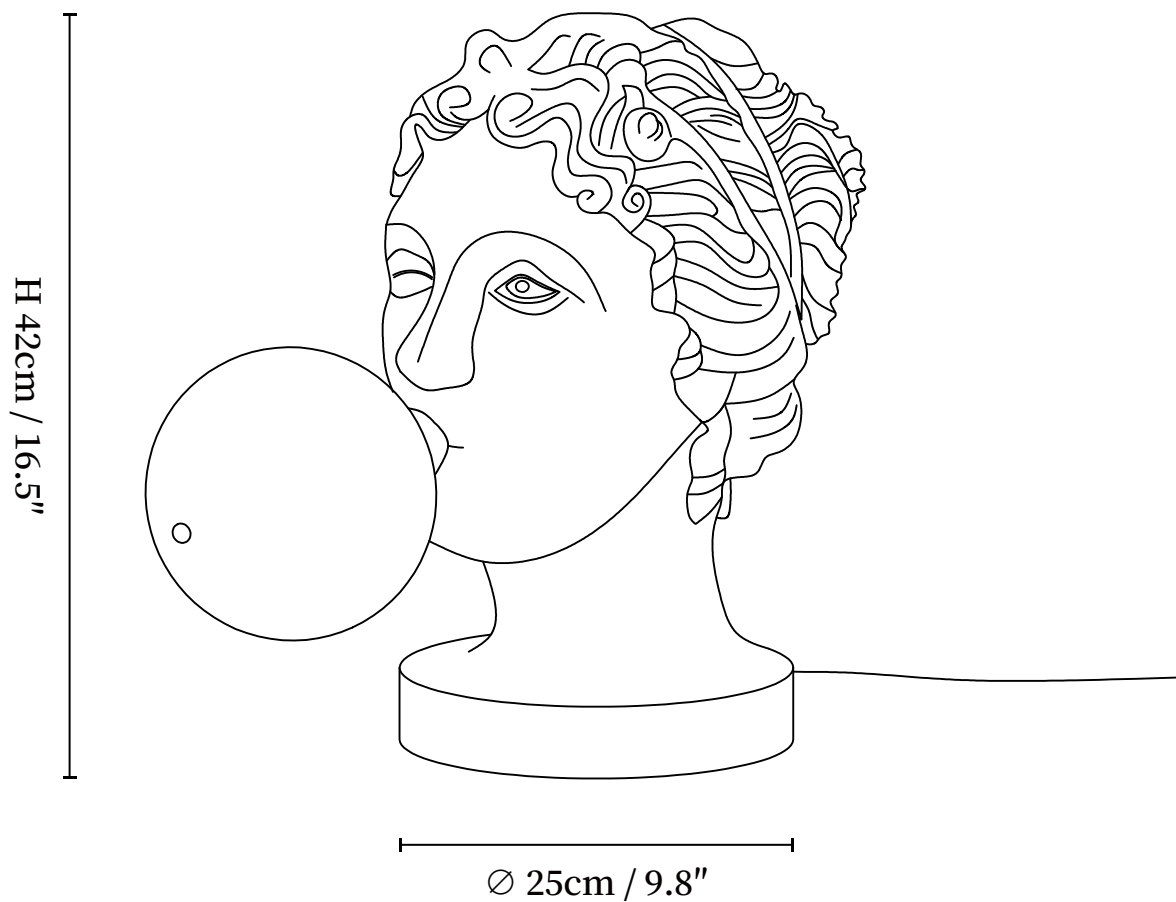

SPECIFICATION SHEET

SPECIFICATION DETAILS

*For custom options, consult factory for details

Fixture Dimensions	D 9.8" x H 16.5"
Light source	G9 (bulb not included)
Wattage	MAX 40W incandescent bulb or LED equivalent.
Voltage	AC 110-240V
Dimming	Compatible with dimmable bulbs (bulb not included)
Control method	In line ON / OFF switch.
Finishes	White.
Shade Details	Pink.
Material	Resin, Glass.
Cord Length	Supplied with switched plug cord, length ~59.1" (150cm).
